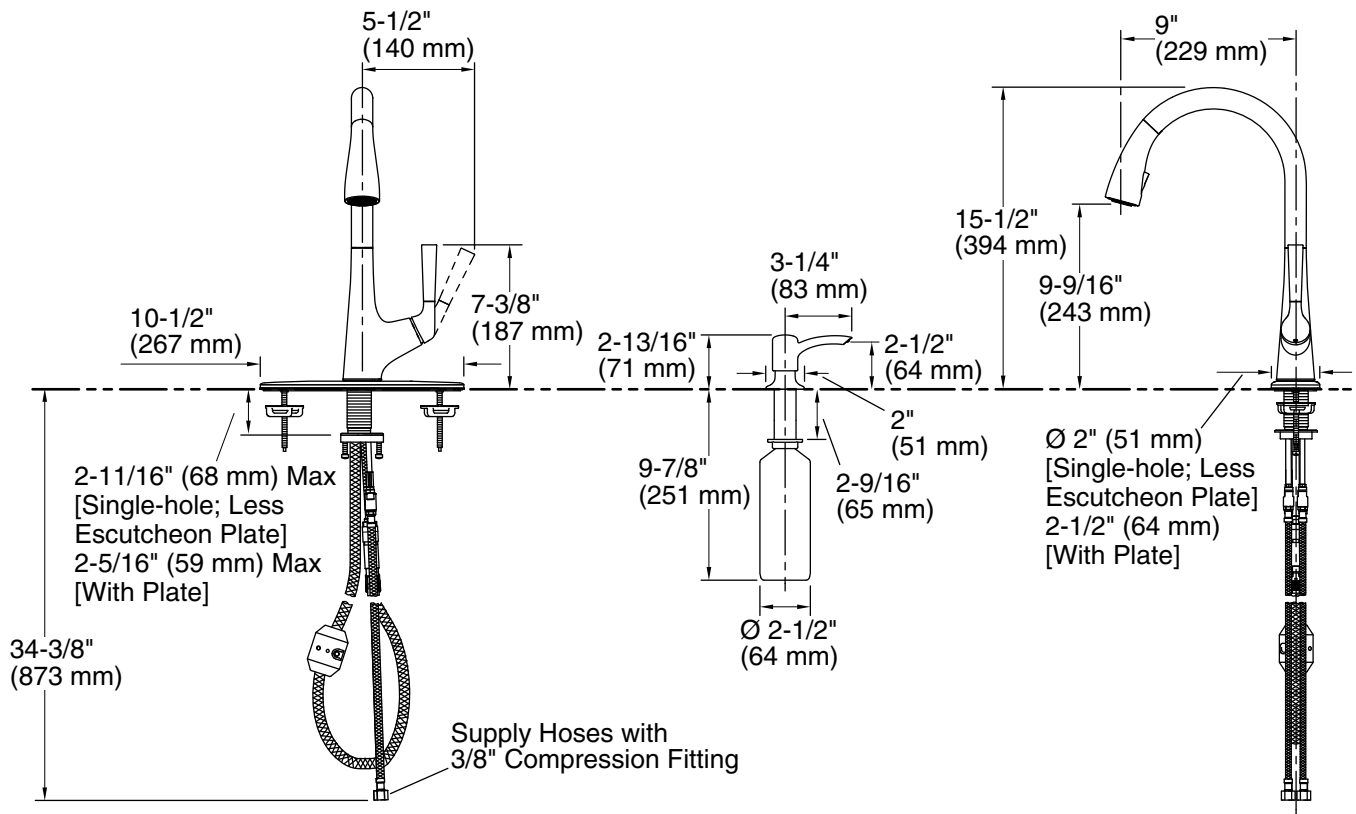

Features

- One-piece, self-contained ceramic disc valve allows for both volume and temperature control
- Two function sprayhead with touch control: Sweep™ spray and aerated stream settings
- Dishwasher-safe, removable white, black, and taupe silicone handles
- ProMotion® technology's light, quiet braided hose and swiveling ball joint make the pull-down sprayhead easier and more comfortable to use
- Includes flexible supply line
- Includes 10-1/2" (267 mm) escutcheon plate and refillable 16 fluid ounce (473 ml) soap dispenser
- 1.5 gpm (5.7 lpm) maximum flow rate at 60 psi (4.14 bar)
- DockNetik® secure docking system locks sprayhead into place when not in use

Material

- Premium metal construction for durability and reliability

Installation

- Single-, two-, three-, or four-hole installation
- Left- or right- handle installation and 360° spout rotation

Recommended Products/Accessories

	VS	Vibrant® Stainless
---	----	--------------------

Technical Information

All product dimensions are nominal.

Faucet:

Flow rate: 1.5 gal/min (5.7 l/min)

Drain included: No

Spout:

Spout reach: 9" (229 mm)