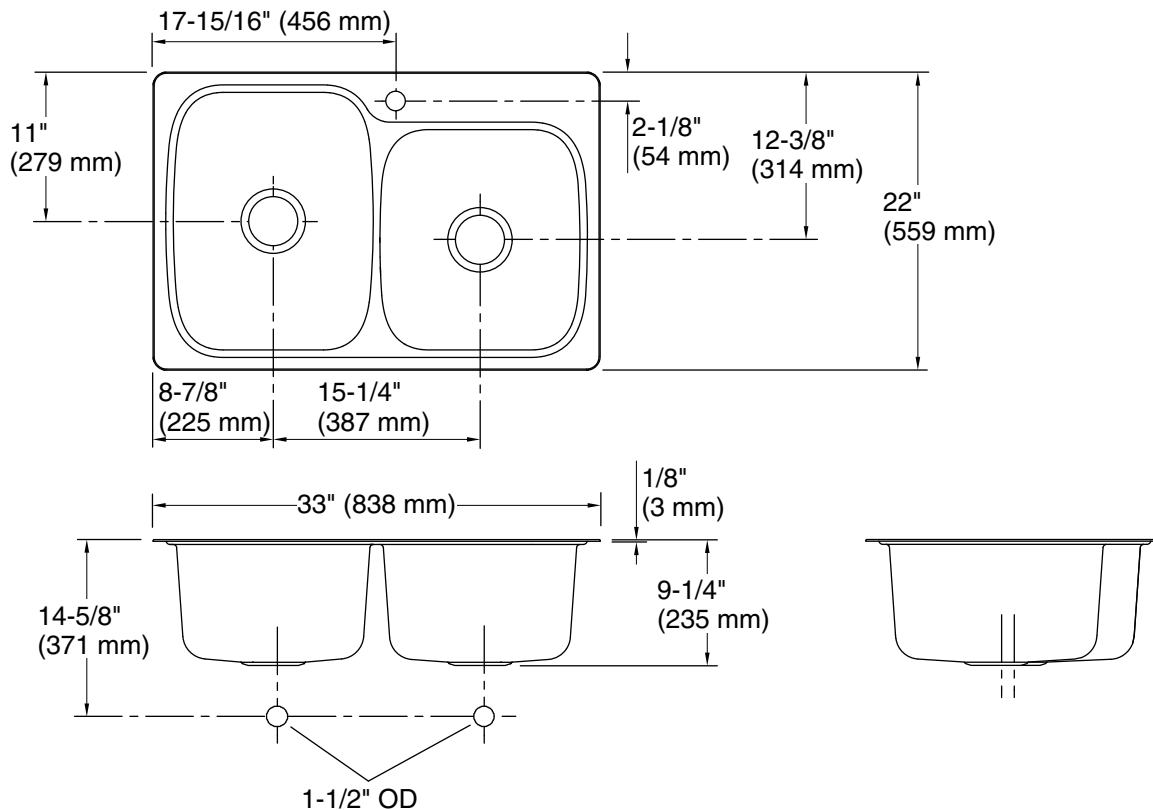

Verse™
33" top-/undermount double-bowl kitchen sink
K-75791-1

Features

- 36" minimum base cabinet width
- Large/medium bowls
- 9" (229 mm) depth provides generous workspace
- Single faucet hole
- Includes installation hardware

Technical Information

All product dimensions are nominal.

Min. base cabinet width:	36" (914 mm)
Bowl area (Right):	Length: 14-3/16" (360 mm) Width: 15-11/16" (398 mm) Bowl depth: 9" (229 mm) Water depth: 9" (229 mm)
Bowl area (Left):	Length: 14-3/16" (360 mm) Width: 18-7/16" (468 mm) Bowl depth: 9" (229 mm) Water depth: 9" (229 mm)
Number of deck holes:	1
Faucet hole(s):	1-7/16" (37 mm)
Drain hole:	3-3/4" (94 mm)
Template:	1263722-7, required, included