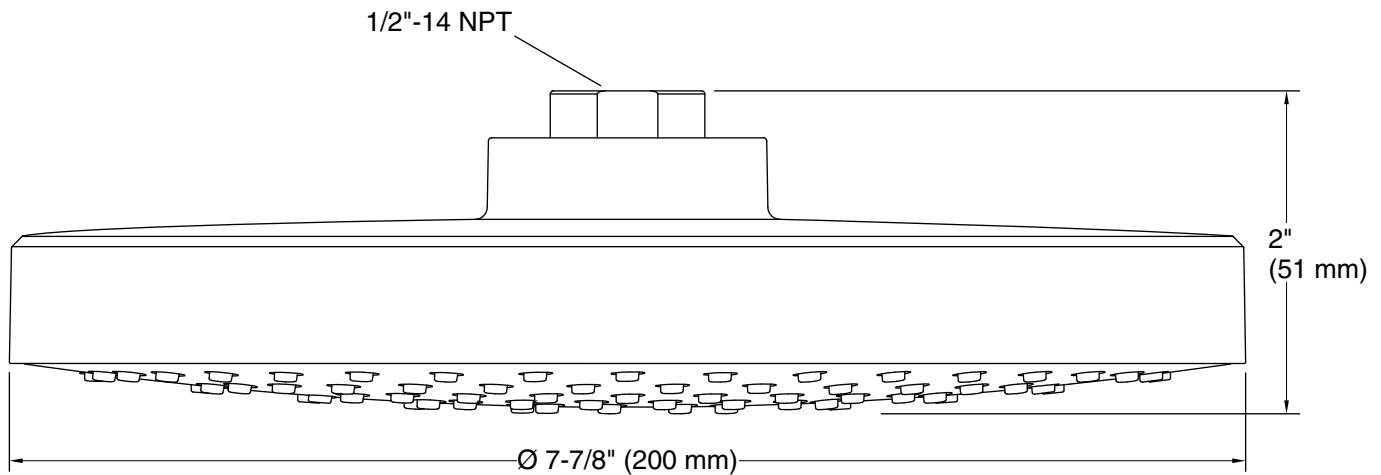

Features

- Spray performance delivers a drenching rain experience
- Angled nozzles provide a full-coverage spray
- Adjustable swivel ball joint allows for precise spray adjustment
- MasterClean™ sprayface features an easy-to-clean surface that withstands mineral buildup
- Complements the Awaken collection
- 1.75 gpm (6.6 lpm) flow rate.
- 1/2" NPT connection

Technical Information

All product dimensions are nominal.

Showerhead/Body Spray:

Rated maximum flow: 1.75 gal/min (6.6 l/min)

Pressure: 45 psi (3.1 bar)

Notes

Install this product according to the installation instructions.