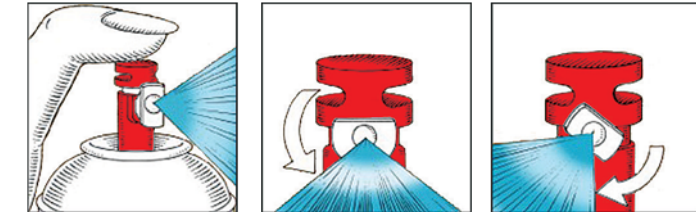

ENHANCED LABEL

- All key information is now in one central position clearly visible to consumers
- Proven hierarchy of message improves shop-ability
- Consumers still recognized the new design as the Krylon® brand they know and trust

CURRENT

NEW EZ TOUCH 360° DIAL SPRAY TIP

- The ultimate in spray control
- New patented technology provides unmatched control
- Change the direction of the fan spray — horizontally, vertically or any angle in-between