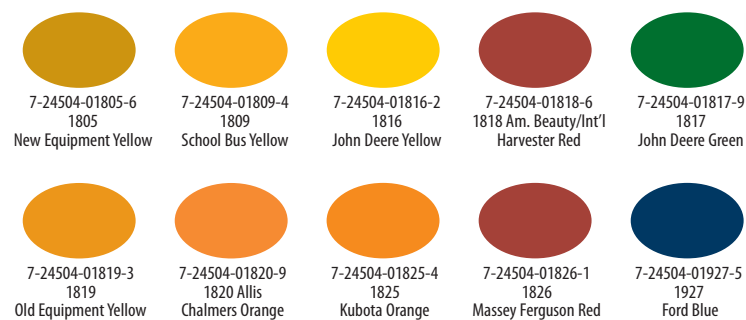

Color Offering

Packed 6 units per case, net weight 12 oz. each.

Krylon® Farm & Implement Paint

- Weather resistant
- Durable
- Fast-dry formula

Color Offering

Aerosols packed 6 units per case, net weight 12 oz. each.