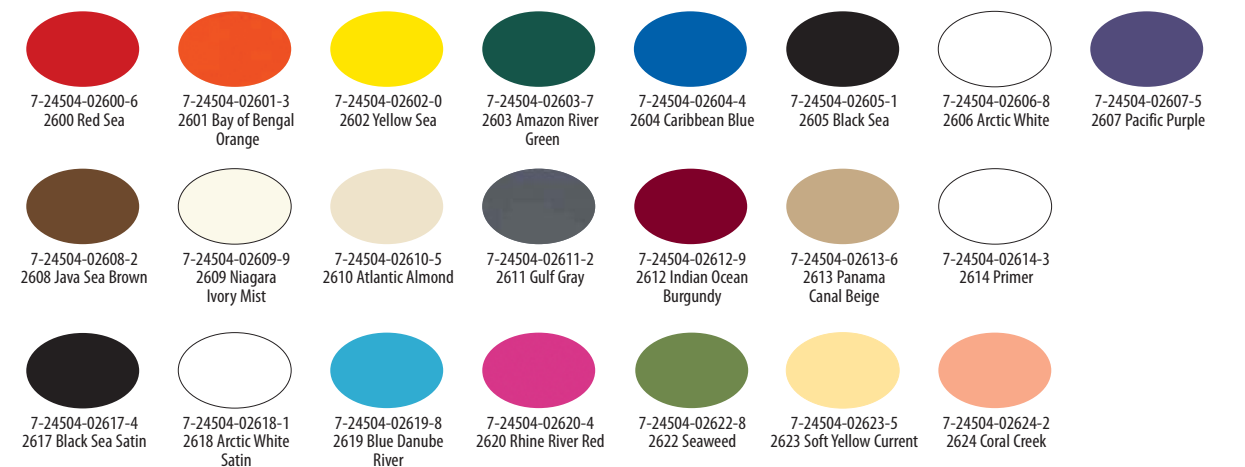

Color Offering

Krylon® Acrylic Crystal Clear

- Dries in 10 minutes or less
- Protective, non-yellowing finish
- For use inside and out on wood, metal, plastic, wicker and more

UPC CODE #	ITEM #	DESCRIPTION
7-24504-01301-3	51301	Acrylic Crystal Clear Gloss
7-24504-01313-6	51313	Acrylic Crystal Clear Satin
7-24504-03530-5	53530	Acrylic Crystal Clear Flat