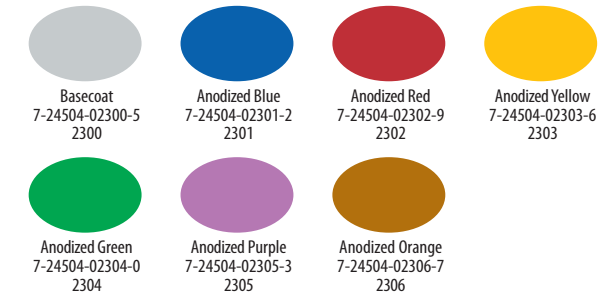

Color Offering

Packed 6 units per case, net weight 11 oz. each.