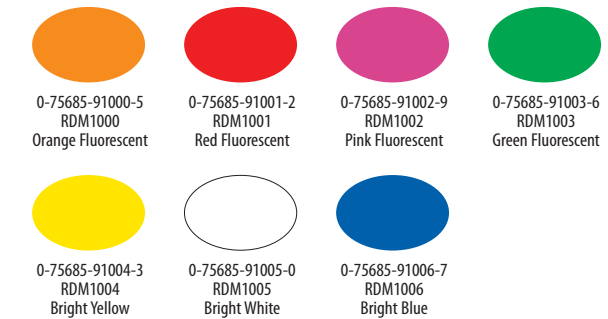

Color Offering

Packed 6 units per case, net weight 12 oz. each.