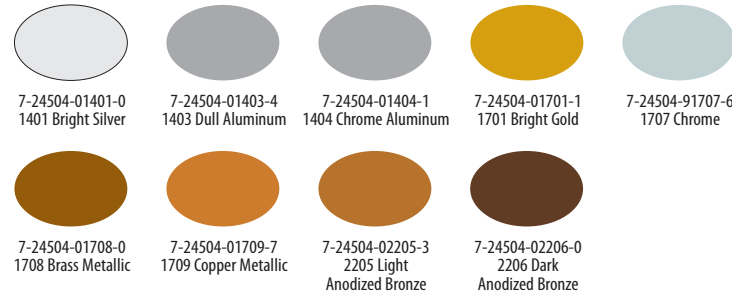

Color Offering