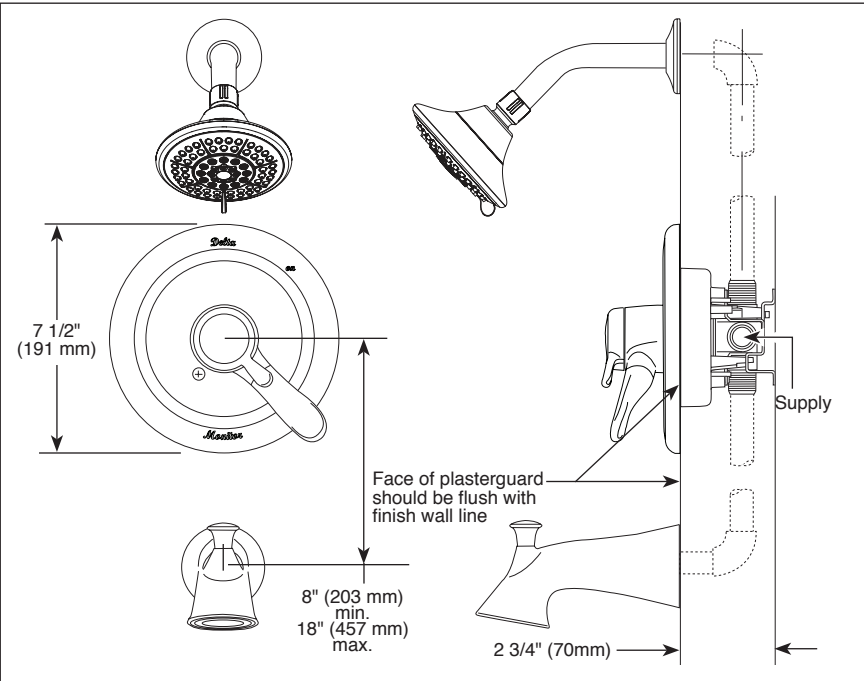

Submitted Model No.: \_\_\_\_\_

Specific Features: \_\_\_\_\_

**RP78575▲ 1.75 GPM Touch-Clean® Shower Head**

Full Spray   
 Full Spray w/ Massage   
 Pause

Fast Massage  
 Soft Drenching Spray

4 15/16" (125 mm)  
 3 7/16" (87 mm)

**RP51303▲ (Pull-Up Diverter)**

5 1/2" (140 mm)  
 2 3/4" (70 mm)

**RP53237▲ (Non-Diverter)**

5 1/2" (140 mm)  
 2 3/4" (69 mm)

**RP70173▲ 1.75 GPM H<sub>2</sub>O Shower Head**

Full Spray

3" (76 mm)  
 6 13/32" (162 mm)

## STANDARD SPECIFICATIONS:

- Maintains a balanced pressure of hot and cold water even when a valve is turned on or off elsewhere in the system
- For use with MultiChoice® Universal rough valve body (R10000 Series)
- Back-to-back installation capability
- Solid brass forged body
- Lever volume control handle; temperature adjustment dial
- Field adjustable to limit handle rotation into hot water zone
- Maximum dial rotation adjustable between 90° and 180°
- All parts replaceable from the front of the valve
- Max flow rate 1.75 gpm @ 80 psi, 6.6 L/min @ 550 kPa
- Tub port maximum flow rate 6.2 gpm @ 60 psi with R10000-UNBX
- Shower arm overall horizontal length = 5 1/2" (138 mm), including threaded ends
- Stem extension kit RP77992 can be ordered to allow for an additional 1 3/4" wall thickness. RP77992 ships with chrome escutcheon screws. For special finishes also order RP12630 escutcheon screws in desired finish.