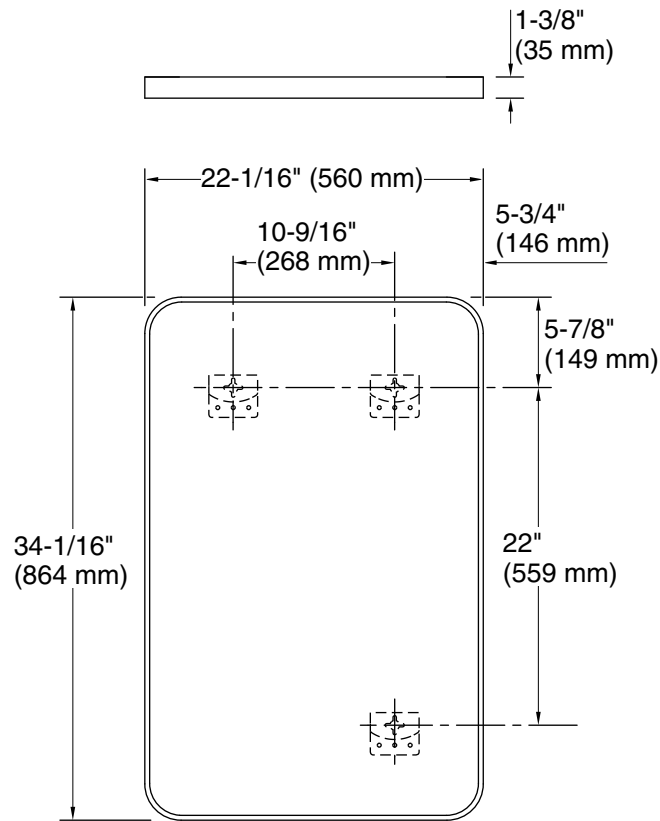

# Essential

22" x 34" rectangular framed mirror  
**K-26052**

### Technical Information

All product dimensions are nominal.

Mirror type: Wall-mount