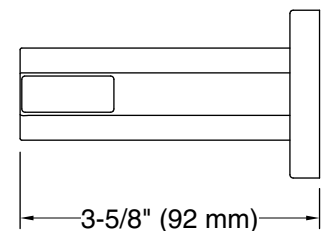

Color	Code	Description
	CP	Polished Chrome
	SN	Vibrant® Polished Nickel
	BN	Vibrant® Brushed Nickel
	BL	Matte Black
	2MB	Vibrant® Brushed Moderne Brass

Technical Information

All product dimensions are nominal.