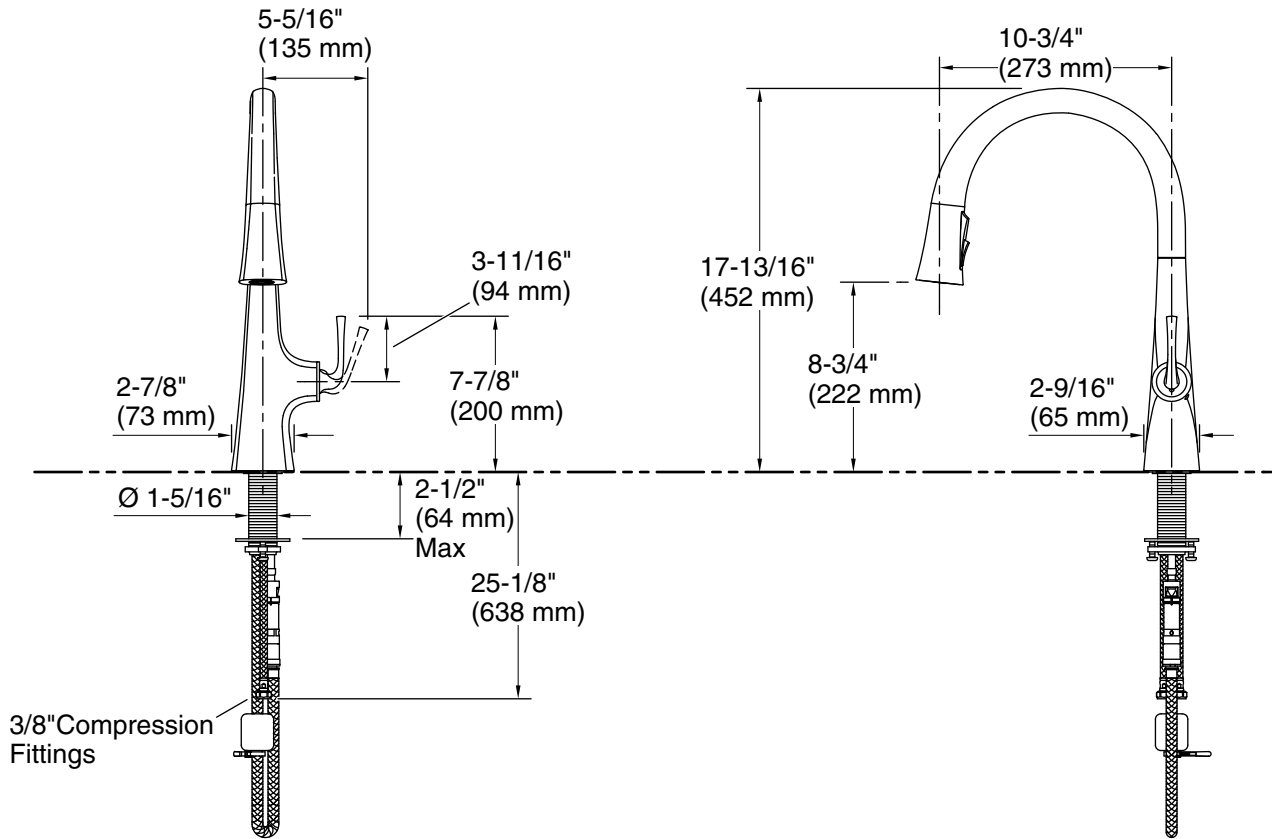

Features

- Three-function pull-down sprayhead with touch-control allows you to switch between stream, Sweep® spray and BerrySoft® spray
- Sweep® spray features specially angled nozzles that form a wide, powerful blade of water to sweep your dishes and sink clean
- Unique three-function sprayhead allows you to tackle tasks such as cleaning, rinsing and filling with Sweep® Spray, BerrySoft® spray, and aerated stream
- ProMotion® technology's light, quiet braided hose and swiveling ball joint make the pull-down sprayhead easier and more comfortable to use
- High-arch 270° rotating swing spout offers vertical clearance for tall cookware and pitchers
- 10-3/4" (273 mm) swing spout reach
- 1.5 gpm (5.7 lpm) maximum flow rate at 60 psi (4.14 bar)
- Single lever handle makes adjusting water temperature easy.
- Temperature memory allows faucet to be turned on and off at the temperature set during prior usage
- MasterClean™ sprayface features an easy-to-clean surface that withstands mineral buildup
- KOHLER® ceramic disc valves exceed industry longevity standards for a lifetime of durable performance
- DockNetik® secure docking system locks sprayhead into place when not in use

Adapters, Rough-in and Extension Kits

1012715 Range: 2-1/2" (64 mm) - 4-5/8" (118 mm)

Optional Products/Accessories

K-22071 Three-hole kitchen faucet escutcheon

ADA **CSA B651**

Codes/Standards

ASME A112.18.1/CSA B125.1
 NSF/ANSI/CAN 61
 NSF/ANSI/CAN 372
 All applicable US Federal and State material regulations
 DOE - Energy Policy Act 1992
 California Energy Commission (CEC)
 ADA
 ICC/ANSI A117.1
 CSA B651

Technical Information

All product dimensions are nominal.

Drain included: No

Spout:

Spout reach: 10-3/4" (273 mm)

Notes

Install this product according to the installation instructions.

ADA complaint for faucet handles only.