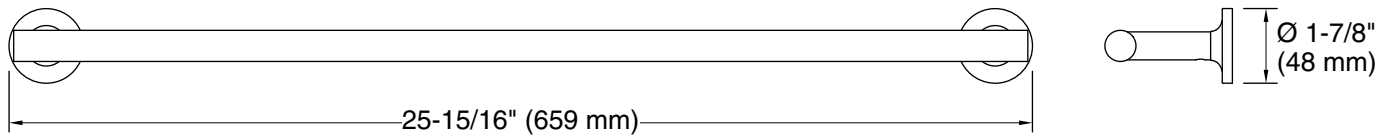

Technical Information

All product dimensions are nominal.

Installation Type: Wall-mount

Material: Metal

Notes

Install this product according to the installation guide.