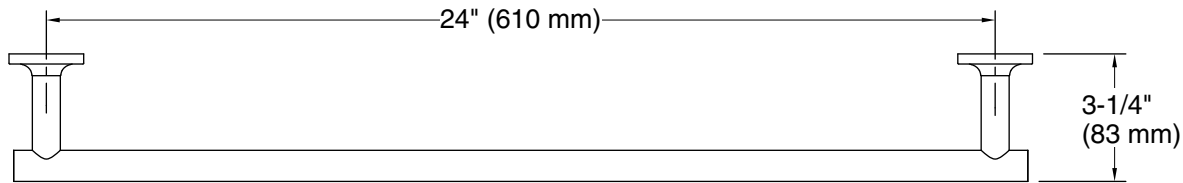

Technical Information

All product dimensions are nominal.

Installation Type: Wall-mount

Material: Metal

Notes

Install this product according to the installation guide.