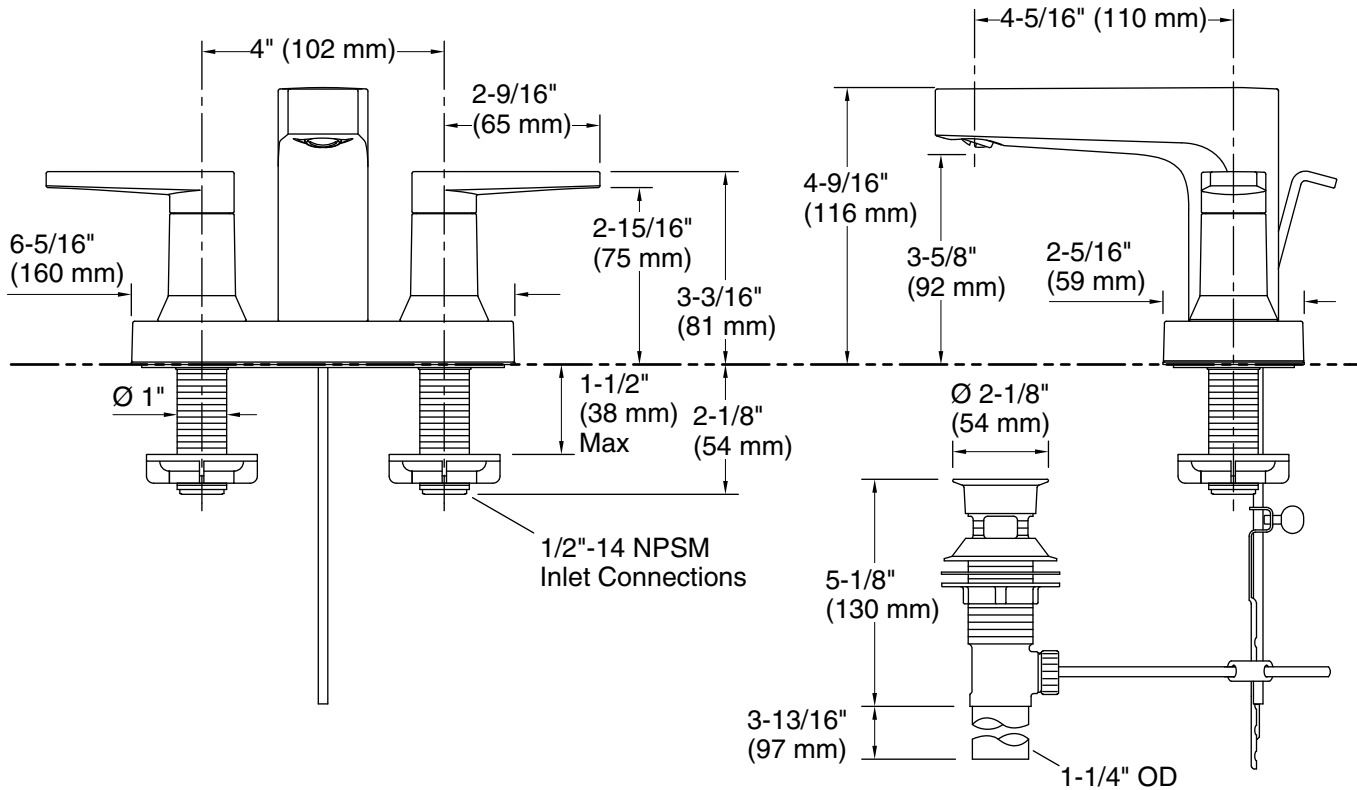

Features

- Two-handle centerset faucet for 4" (102 mm) centers
- 1.2 gpm (4.5 lpm) maximum flow rate
- Reversible quarter-turn washerless ceramic disc valves
- KOHLER® ceramic disc valves exceed industry longevity standards for a lifetime of durable performance
- Coordinates with Taut faucets and Pitch® showering components to complete your bathroom

Technical Information

All product dimensions are nominal.

Faucet:

Flow rate: 1.2 gal/min (4.5 l/min)

Pressure: 60 psi (4.1 bar)

Drain included: Yes

Spout:

Spout reach: 4-5/16" (110 mm)