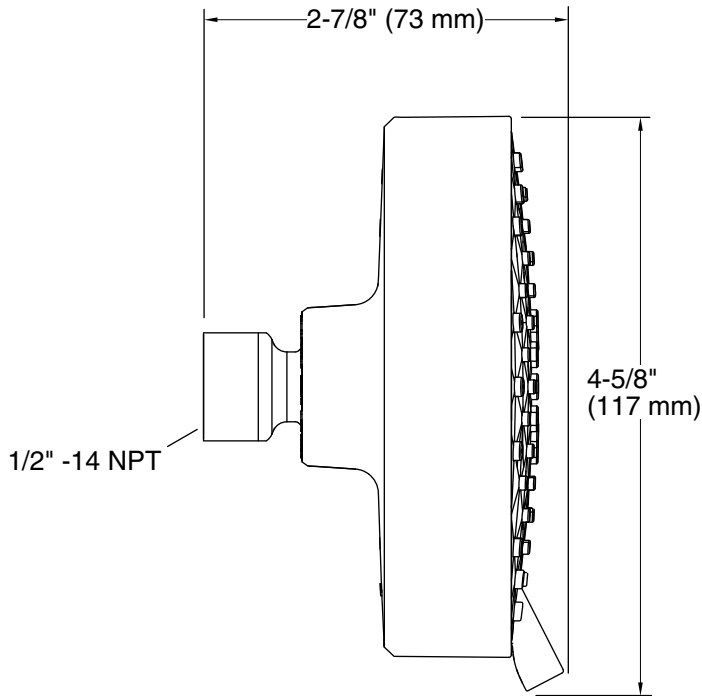

Features

- Showerhead features contemporary design
- Advanced spray engine provides three alternate experiences: wide coverage, intense drenching, and targeted spray
- Wide coverage spray produces an encompassing spray for everyday use
- Intense drenching spray delivers a forceful spray ideal for rinsing shampoo from hair
- Targeted spray is a focused stream for targeting sore muscles or use as a utility spray
- Simple thumb tab smoothly transitions between sprays
- Spray nozzles cover full area of sprayhead
- MasterClean™ sprayface features an easy-to-clean surface that withstands mineral buildup
- 2.0 gal/min (7.6 l/min) maximum flow rate showerhead
- 1/2" NPT connection

See website for detailed warranty information.

Technical Information

All product dimensions are nominal.

Showerhead/Body Spray:

Rated maximum flow: 2 gal/min (7.6 l/min)

Notes

Install this product according to the installation guide.