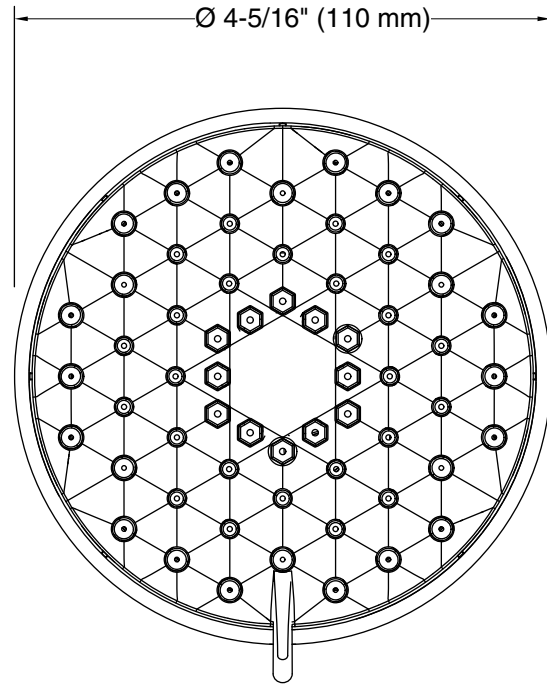

Features

- Showerhead features contemporary design
- Advanced spray engine provides three alternate experiences: wide coverage, intense drenching, and targeted spray
- Wide coverage spray produces an encompassing spray for everyday use
- Intense drenching spray delivers a forceful spray ideal for rinsing shampoo from hair
- Targeted spray is a focused stream for targeting sore muscles or use as a utility spray
- Simple thumb tab smoothly transitions between sprays
- Spray nozzles cover full area of sprayhead
- MasterClean™ sprayface features an easy-to-clean surface that withstands mineral buildup
- 2.0 gal/min (7.6 l/min) maximum flow rate showerhead
- 1/2" NPT connection

Recommended Products/Accessories

- K-7395 Shower Arm and Flange
- K-7397 Shower Arm and Flange
- K-23723 Faucet cleaner

Codes/Standards

ASME A112.18.1/CSA B125.1
EPA WaterSense®

KOHLER® Faucet Lifetime Limited Warranty

See website for detailed warranty information.

Technical Information

All product dimensions are nominal.

Showerhead/Body Spray:

Rated maximum flow: 2 gal/min (7.6 l/min)

Notes

Install this product according to the installation guide.