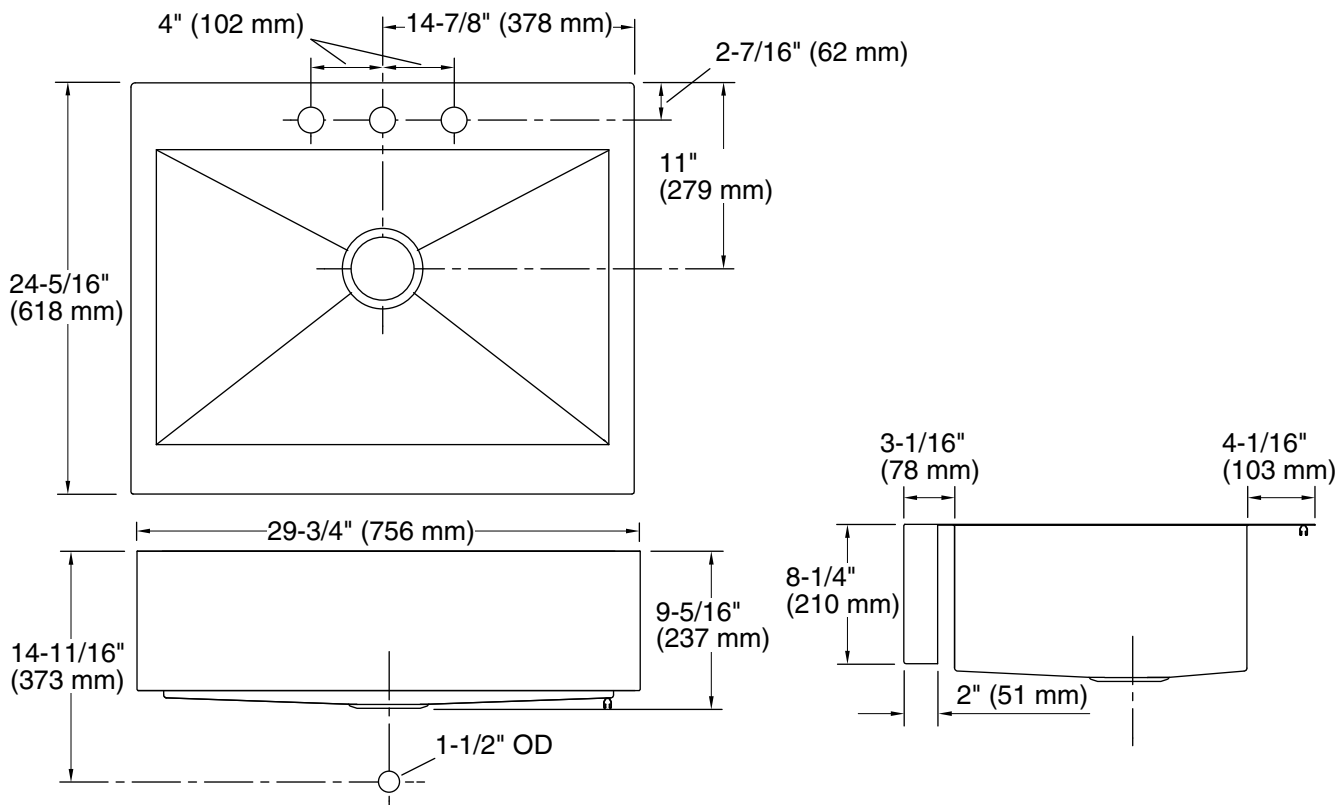

## Features

- 30" (762 mm) minimum base cabinet width
- Single bowl
- 9" (229 mm) depth provides generous workspace
- Self-Trimming® apron overlaps cabinet face for easy installation and beautiful results
- Apron height allows sink to be used in most standard cabinetry or retrofitted to existing standard cabinetry
- Three faucet holes
- Rear drain placement increases cabinet storage space underneath sink
- Includes installation hardware and compatibility template

### Technical Information

All product dimensions are nominal.

Bowl configuration:	Single
Installation:	Top-mount
Min. base cabinet width:	30" (762 mm)
Bowl area (Only):	Length: 26-1/2" (673 mm) Width: 17-3/16" (437 mm) Bowl depth: 9" (229 mm)
Number of deck holes:	3
Faucet hole(s):	1-7/16" (37 mm)
Drain hole:	3-5/8" (92 mm)
Template:	1166716-7, required, included 1178341, required, included