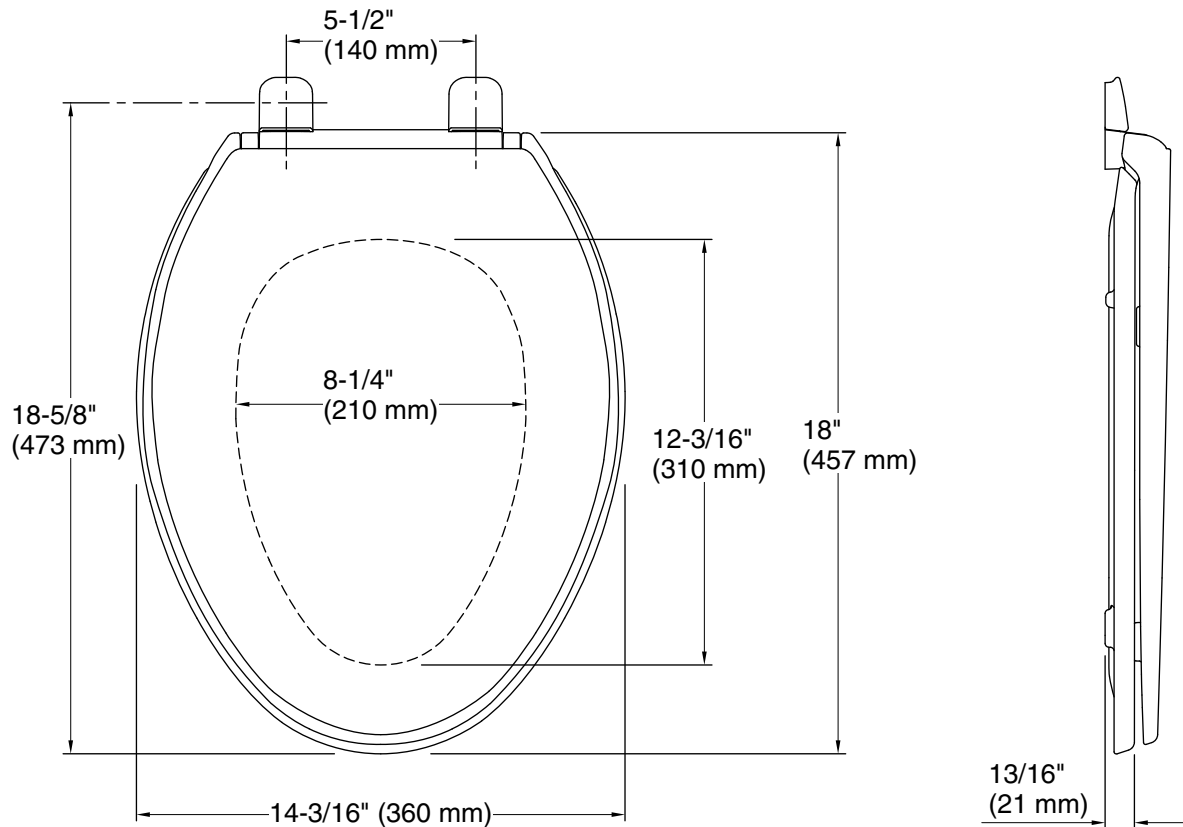

Color Code Description

	0	White
	96	Biscuit

Technical Information

All product dimensions are nominal.

Seat shape type: Elongated
Seat front type: Closed-front
Seat-mounting holes: 5-1/2" (140 mm)

Notes

Install this product according to the installation instructions.