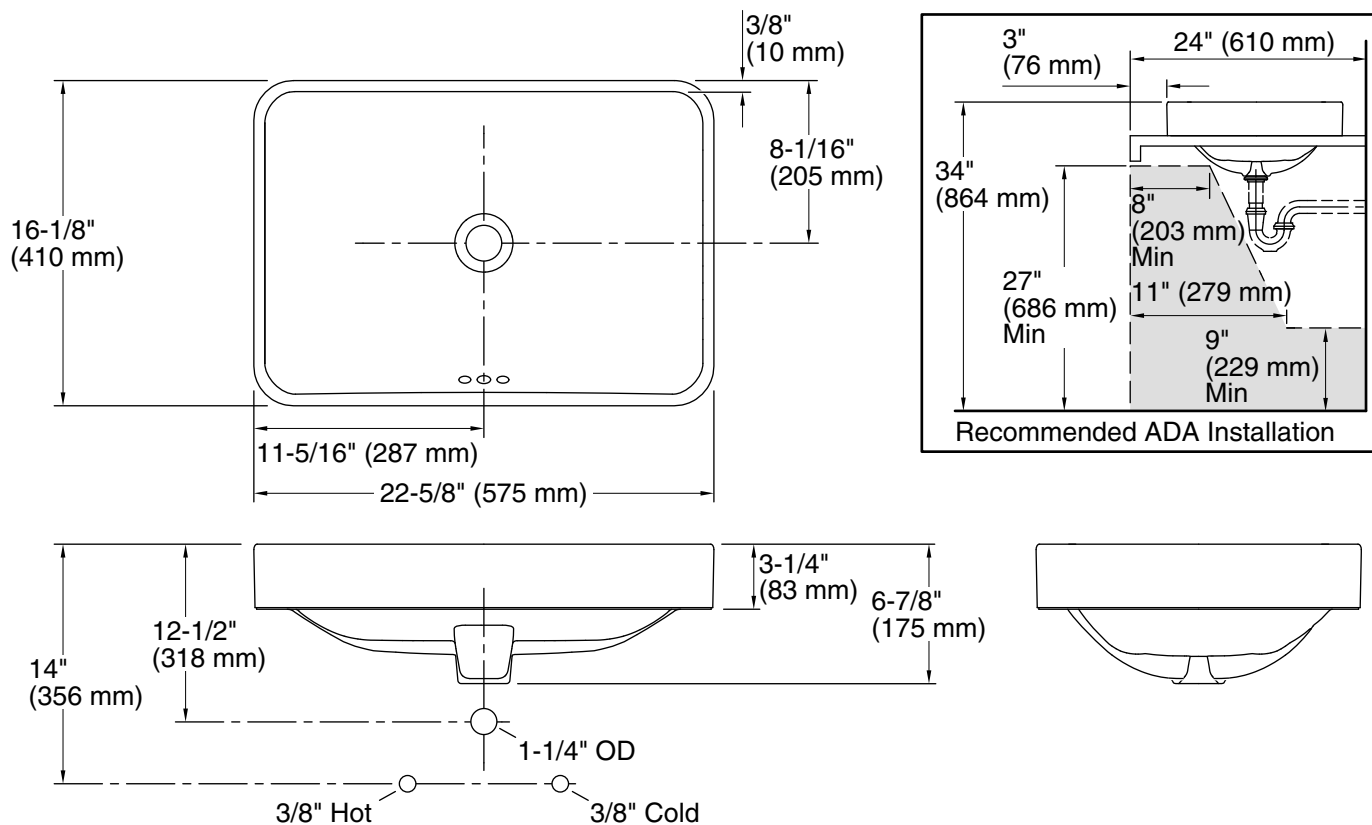

Features

- No faucet holes; requires wall- or counter-mount faucet

Material

- Vitreous china

Installation

- Drop-in or vessel

Recommended Products/Accessories

- K-23726 Drain treatment
- K-23725 Cast iron cleaner

Color	Code	Description
	0	White
	96	Biscuit
	7	Black Black™

Technical Information

All product dimensions are nominal.

Bowl configuration:	Single
Installation:	Vessel
Bowl area (Only):	Length: 21-7/8" (556 mm) Width: 15-3/8" (391 mm) Bowl depth: 5" (127 mm) With overflow: Yes Water depth: 3-1/4" (83 mm)
With overflow:	Yes
Template:	1245920-7, required, included