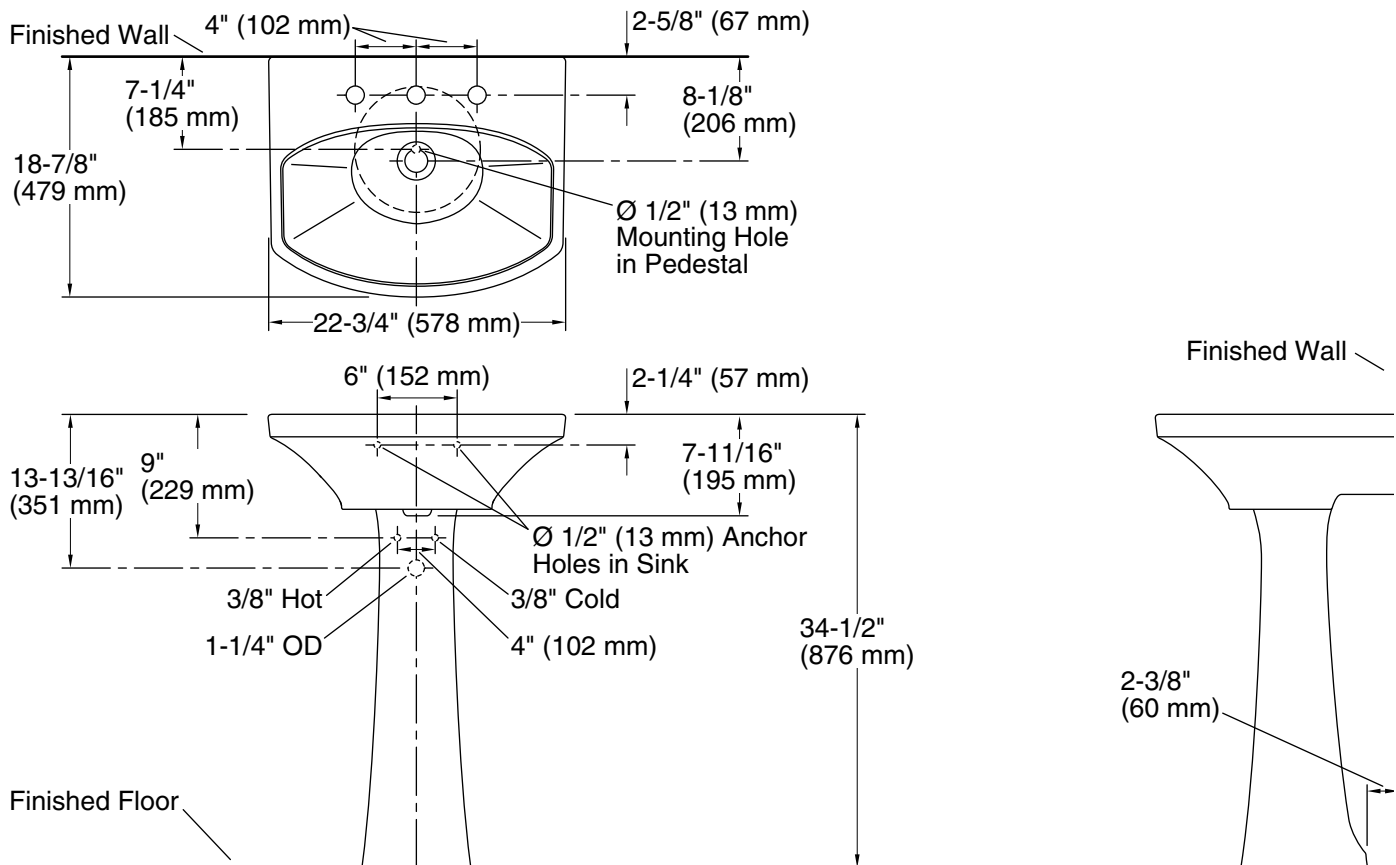

Features

- 8" (203 mm) widespread faucet holes
- Overflow drain
- Combination consists of the K-2363-8 basin and the K-2364 pedestal
- Coordinates with other products in the Cimarron collection

Material

Technical Information

All product dimensions are nominal.

| | |
|-----------------------|--|
| Bowl configuration: | Single |
| Installation: | Pedestal |
| Center(s): | 8 |
| Bowl area (Only): | Length: 21" (533 mm) Width: 12-3/4" (324 mm) With overflow: Yes Water depth: 3-5/8" (92 mm) |
| With overflow: | Yes |
| Number of deck holes: | 3 |
| Faucet hole spacing: | 8" (203 mm) |
| Faucet hole(s): | 1-3/8" (35 mm) |
| Drain hole: | 1-3/4" (44 mm) |