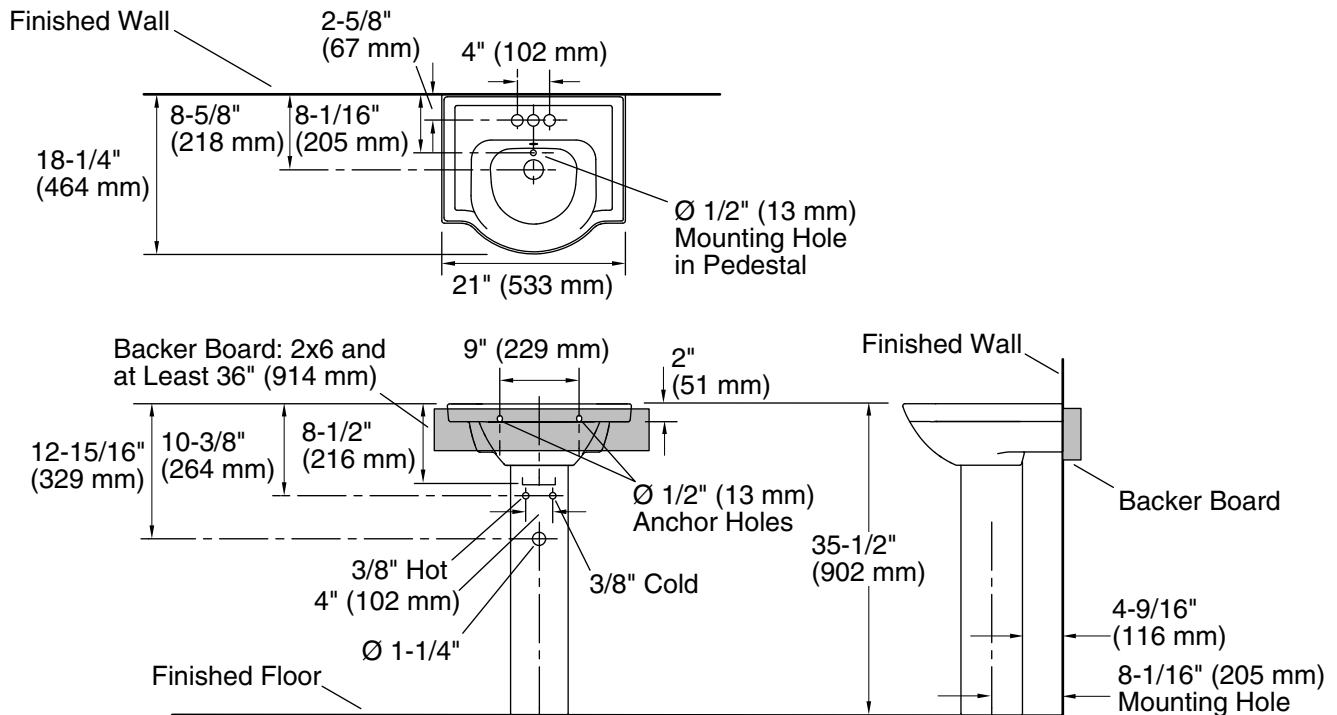

Features

- Ample side deck space for toiletries
- 4" (102 mm) centerset faucet holes
- Combination consists of the K-5247-4 basin and the K-5246 pedestal

Material

- Vitreous china

Installation

- Pedestal

Recommended Products/Accessories

	0	White
---	---	-------

Technical Information

All product dimensions are nominal.

Installation:	Pedestal
Center(s):	4
Bowl area:	Length: 13-3/4" (349 mm) Width: 12-5/8" (321 mm) With overflow: Yes Water depth: 4" (102 mm)
With overflow:	Yes
Number of deck holes:	3
Faucet hole spacing:	4" (102 mm)
Faucet hole(s):	1-1/4" (32 mm)
Drain hole:	1-3/4" (44 mm)