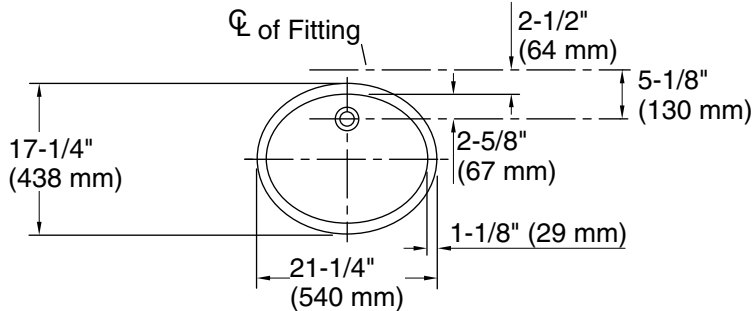

### Technical Information

All product dimensions are nominal.

Installation:	Undermount
Bowl area:	Length: 19" (483 mm) Width: 15" (381 mm) With overflow: Yes Water depth: 4" (102 mm)
With overflow:	Yes
Drain hole:	1-3/4" (44 mm)
Template:	1018997-7, required, not included