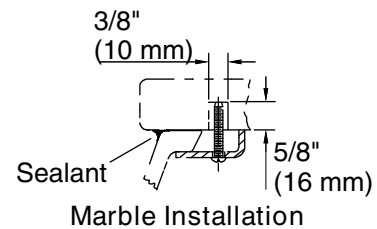

### Technical Information

All product dimensions are nominal.

Installation:	Undermount
Bowl area:	Length: 19" (483 mm) Width: 15" (381 mm) With overflow: Yes Water depth: 4" (102 mm)
With overflow:	Yes
Drain hole:	1-3/4" (44 mm)
Template:	1018997-7, required, not included