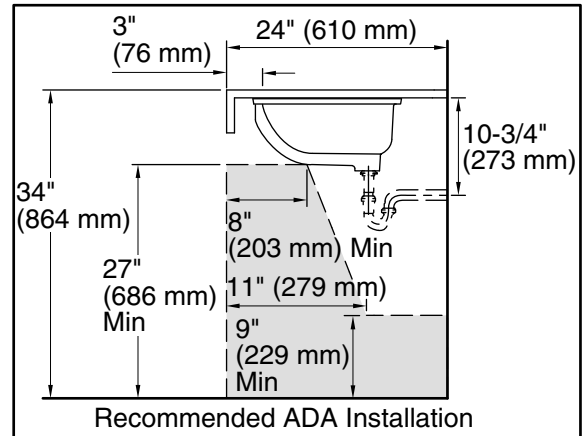

### Technical Information

All product dimensions are nominal.

Installation:	Undermount
Bowl area:	Length: 19" (483 mm) Width: 15" (381 mm) With overflow: Yes Water depth: 4" (102 mm)
With overflow:	Yes
Drain hole:	1-3/4" (44 mm)
Template:	1018997-7, required, not included