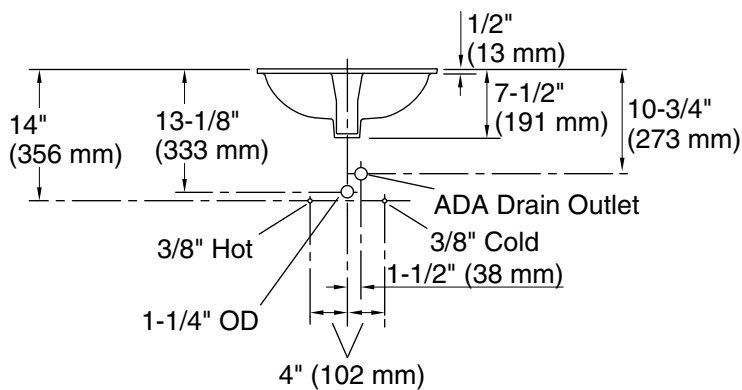

### Technical Information

All product dimensions are nominal.

Installation:	Undermount
Bowl area:	Length: 19" (483 mm) Width: 15" (381 mm) With overflow: Yes Water depth: 4" (102 mm)
With overflow:	Yes
Drain hole:	1-3/4" (44 mm)
Template:	1018997-7, required, not included