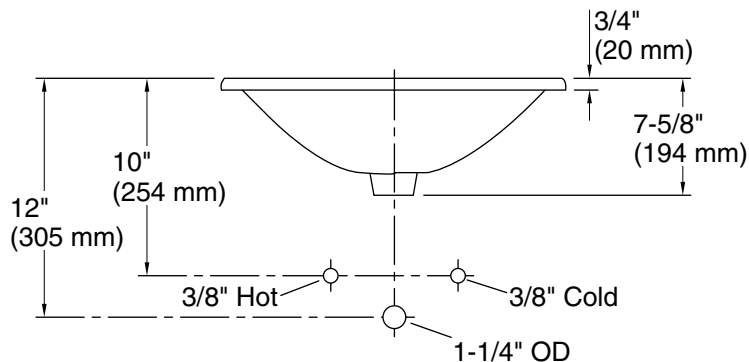

Features

- 4" (102 mm) centerset faucet holes
- Overflow drain
- Coordinates with other products in the Cimarron collection

Material

- Vitreous china

Installation

- Drop-in

Recommended Products/Accessories

K-8998 P-Trap
K-23726 Drain treatment
K-23725 Cast iron cleaner

Color	Code	Description
	0	White
	96	Biscuit
	7	Black Black™

Recommended ADA Installation

Technical Information

All product dimensions are nominal.

Bowl configuration:	Single
Installation:	Drop-in
Center(s):	4
Bowl area (Only):	Length: 20-3/8" (518 mm) Width: 11-1/2" (292 mm) With overflow: Yes Water depth: 3-5/8" (92 mm)
With overflow:	Yes
Number of deck holes:	3
Faucet hole spacing:	4" (102 mm)
Faucet hole(s):	1-1/4" (32 mm)
Drain hole:	1-3/4" (44 mm)
Template:	1017302-7, required, included