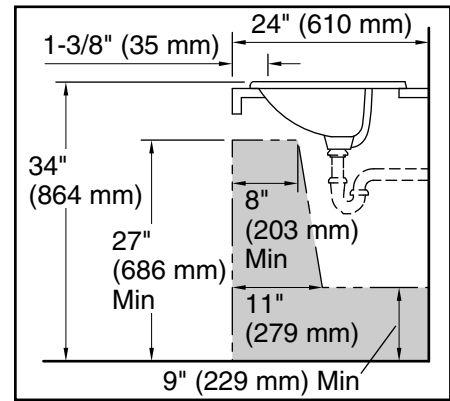

Features

- 4" (102 mm) centerset faucet holes
- Overflow drain
- Coordinates with other products in the Cimarron collection

Material

- Vitreous china

Installation

- Drop-in

Recommended Products/Accessories

K-8998 P-Trap
K-23726 Drain treatment
K-23725 Cast iron cleaner

Color	Code	Description
	0	White
	96	Biscuit
	7	Black Black™

Recommended ADA Installation

Technical Information

All product dimensions are nominal.

Bowl configuration:	Single
Installation:	Drop-in
Center(s):	4
Bowl area (Only):	Length: 20-3/8" (518 mm) Width: 11-1/2" (292 mm) With overflow: Yes Water depth: 3-5/8" (92 mm)
With overflow:	Yes
Number of deck holes:	3
Faucet hole spacing:	4" (102 mm)
Faucet hole(s):	1-1/4" (32 mm)
Drain hole:	1-3/4" (44 mm)
Template:	1017302-7, required, included