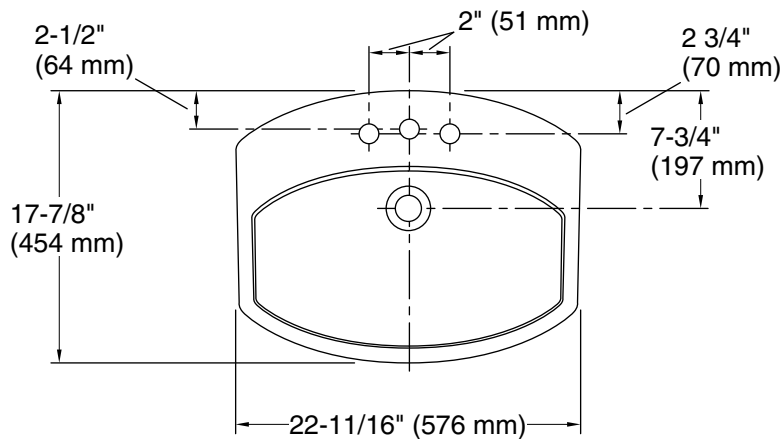

Features

- 4" (102 mm) centerset faucet holes
- Overflow drain
- Coordinates with other products in the Cimarron collection

Material

- Vitreous china

Installation

- Drop-in

Recommended Products/Accessories

K-8998 P-Trap
K-23726 Drain treatment
K-23725 Cast iron cleaner

Color	Code	Description
	0	White
	96	Biscuit
	7	Black Black™

Recommended ADA Installation

Technical Information

All product dimensions are nominal.

Bowl configuration:	Single
Installation:	Drop-in
Center(s):	4
Bowl area (Only):	Length: 20-3/8" (518 mm) Width: 11-1/2" (292 mm) With overflow: Yes Water depth: 3-5/8" (92 mm)
With overflow:	Yes
Number of deck holes:	3
Faucet hole spacing:	4" (102 mm)
Faucet hole(s):	1-1/4" (32 mm)
Drain hole:	1-3/4" (44 mm)
Template:	1017302-7, required, included