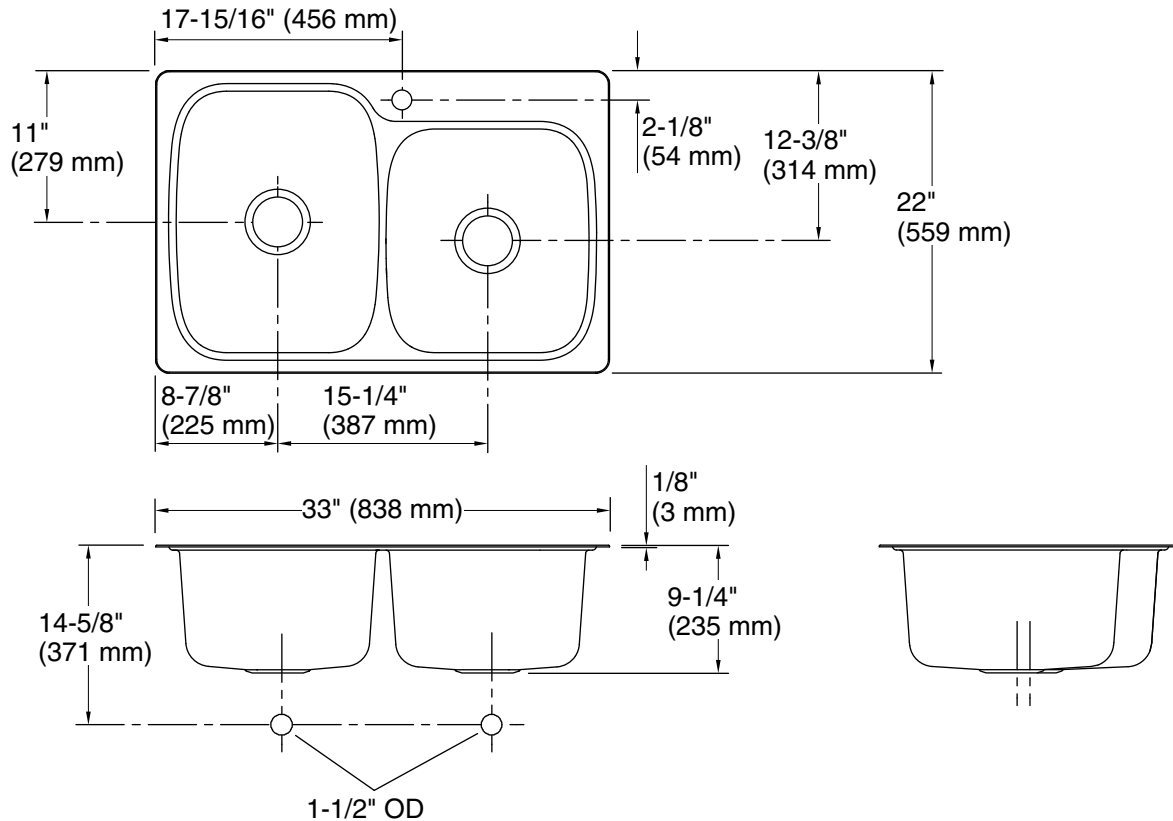

Verse™
33" top-/undermount double-bowl kitchen sink
K-75791-1

Features

- 36" minimum base cabinet width
- Large/medium bowls
- 9" (229 mm) depth provides generous workspace
- Single faucet hole
- Includes installation hardware

Technical Information

All product dimensions are nominal.

Installation:	Top-mount, Undermount
Min. base cabinet width:	36" (914 mm)
Bowl area (Right):	Length: 14-3/16" (360 mm) Width: 15-11/16" (398 mm) Bowl depth: 9" (229 mm) Water depth: 9" (229 mm)
Bowl area (Left):	Length: 14-3/16" (360 mm) Width: 18-7/16" (468 mm) Bowl depth: 9" (229 mm) Water depth: 9" (229 mm)
Number of deck holes:	1
Faucet hole(s):	1-7/16" (37 mm)
Drain hole:	3-3/4" (94 mm)
Template:	1263722-7, required, included