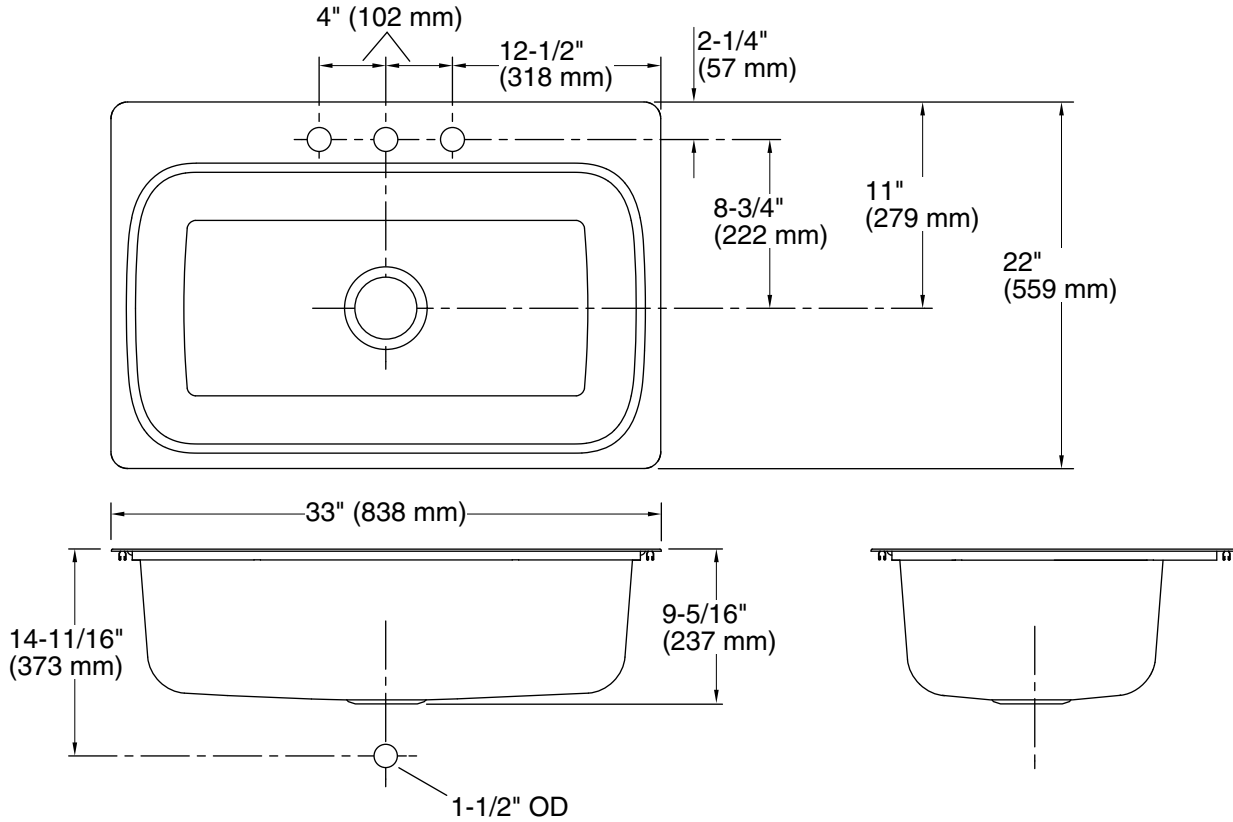

Verse™
33" top-mount single-bowl kitchen sink
K-20060-3

Features

- 36" minimum base cabinet width
- Single bowl
- 9" (229 mm) depth provides generous workspace
- Three faucet holes
- Includes installation hardware

Technical Information

All product dimensions are nominal.

Installation:	Top-mount
Center(s):	4
Min. base cabinet width:	36" (914 mm)
Bowl area (Only):	Length: 29-7/16" (748 mm) Width: 15-11/16" (399 mm) Bowl depth: 9" (229 mm) Water depth: 9" (229 mm)
Number of deck holes:	3
Faucet hole spacing:	4" (102 mm)
Faucet hole(s):	1-7/16" (37 mm)
Drain hole:	3-3/4" (94 mm)