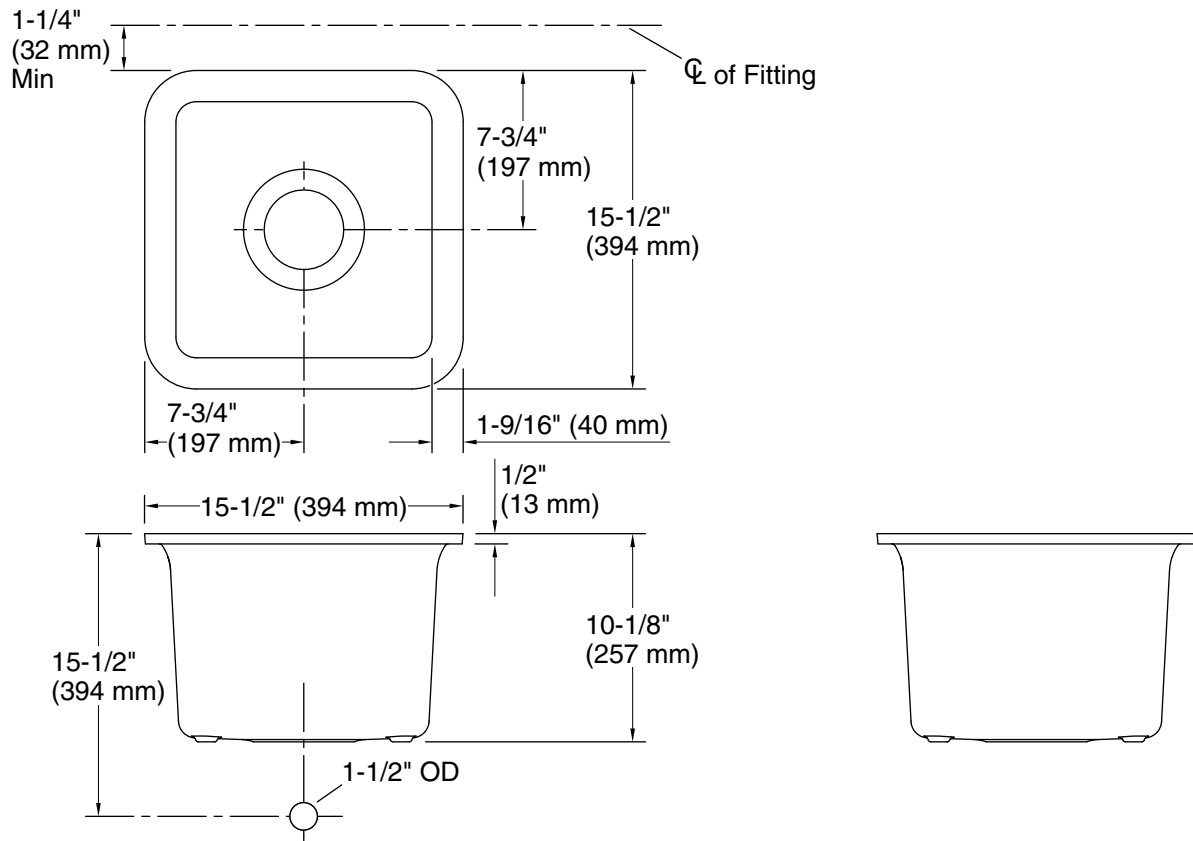

Features

- 18" (457 mm) minimum base cabinet width
- Single bowl
- 9-1/2" (241 mm) depth provides generous workspace
- Includes K-5658 sink rack
- Includes cutout templates and installation clips
- Matte finish offers rich, dimensional color

Technical Information

All product dimensions are nominal.

Installation:	Undermount
Min. base cabinet width:	18" (457 mm)
Bowl area:	Length: 13-9/16" (344 mm) Width: 13-9/16" (344 mm) Bowl depth: 9-1/2" (241 mm) Water depth: 9-1/2" (241 mm)
Template:	1257826-7, required, included