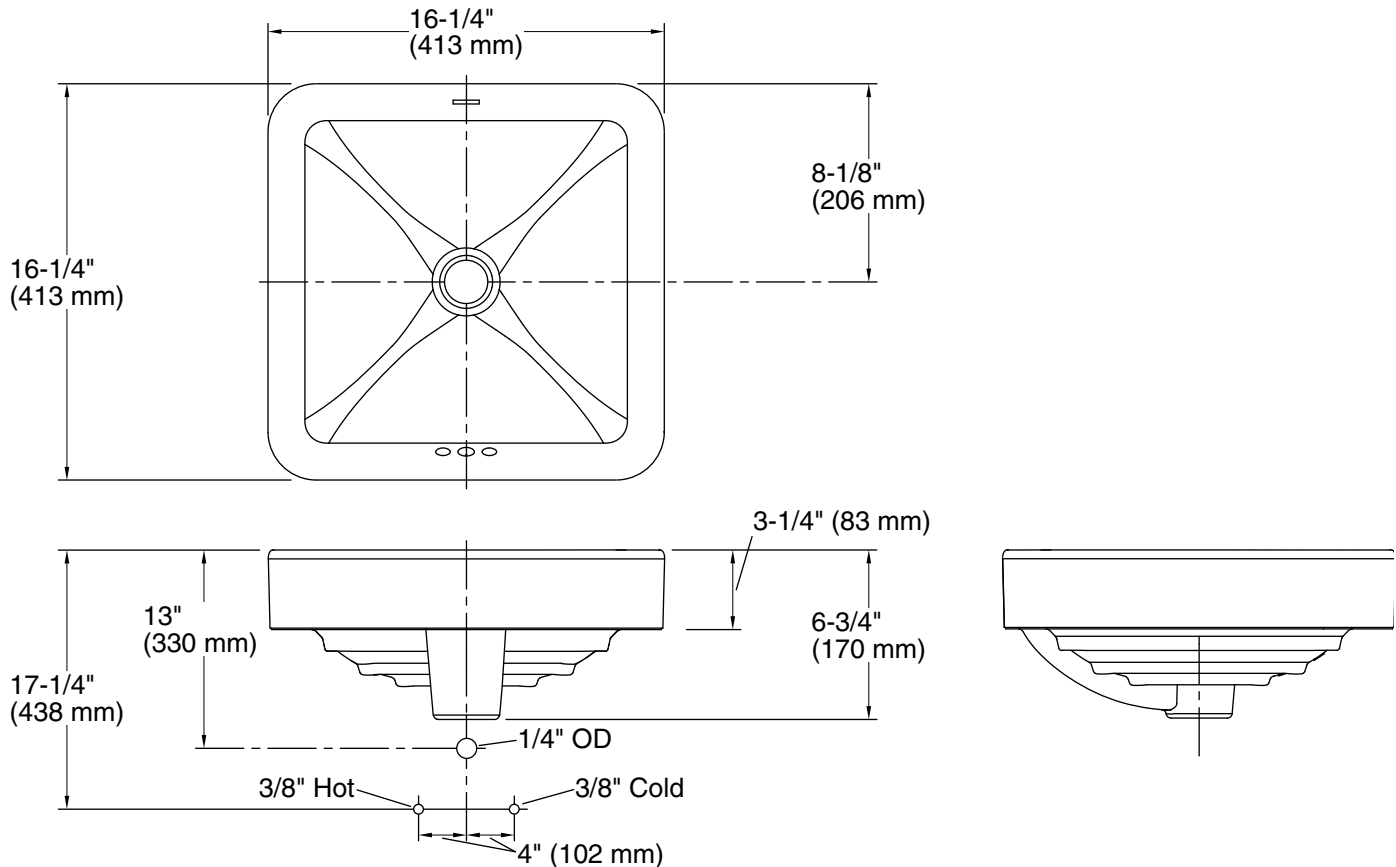

Features

- No faucet holes; requires wall- or counter-mount faucet

Material

- Vitreous china

Installation

- Drop-in or vessel

Recommended Products/Accessories

- K-23726 Drain treatment
- K-23725 Cast iron cleaner

Available Colors/Finishes

Color tiles intended for reference only.

Color	Code	Description
	0	White
	96	Biscuit
	7	Black Black™

Technical Information

All product dimensions are nominal.

Bowl configuration:	Single
Installation:	Vessel
Bowl area (Only):	Length: 15-3/4" (400 mm) Width: 15-3/4" (400 mm) With overflow: Yes Water depth: 3-3/4" (95 mm)
With overflow:	Yes
Drain hole:	1-3/4" (44 mm)
Template:	1144642-7, required, included