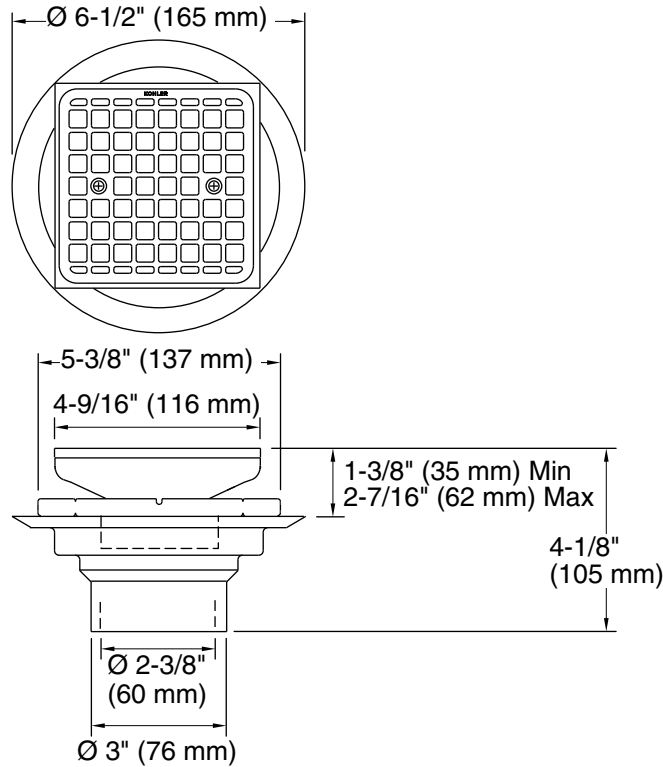

Features

- Removable square shaped grid plate
- Reversible collar to accommodate a variety of tile thicknesses
- 2" and 3" PVC connection

Material

- Brass and PVC construction
- KOHLER® finishes resist corrosion and tarnishing

Installation

- Through-the-floor tile-in installation

Recommended Products/Accessories

- K-23726 Drain treatment
- K-23723 Faucet cleaner

Codes/Standards

ASME A112.18.2/CSA B125.2

KOHLER® One-Year Limited Warranty

Collar with Threads Facing Down

Collar with Threads Facing Up

Technical Information

All product dimensions are nominal.

Notes

Install this product according to the installation instructions.