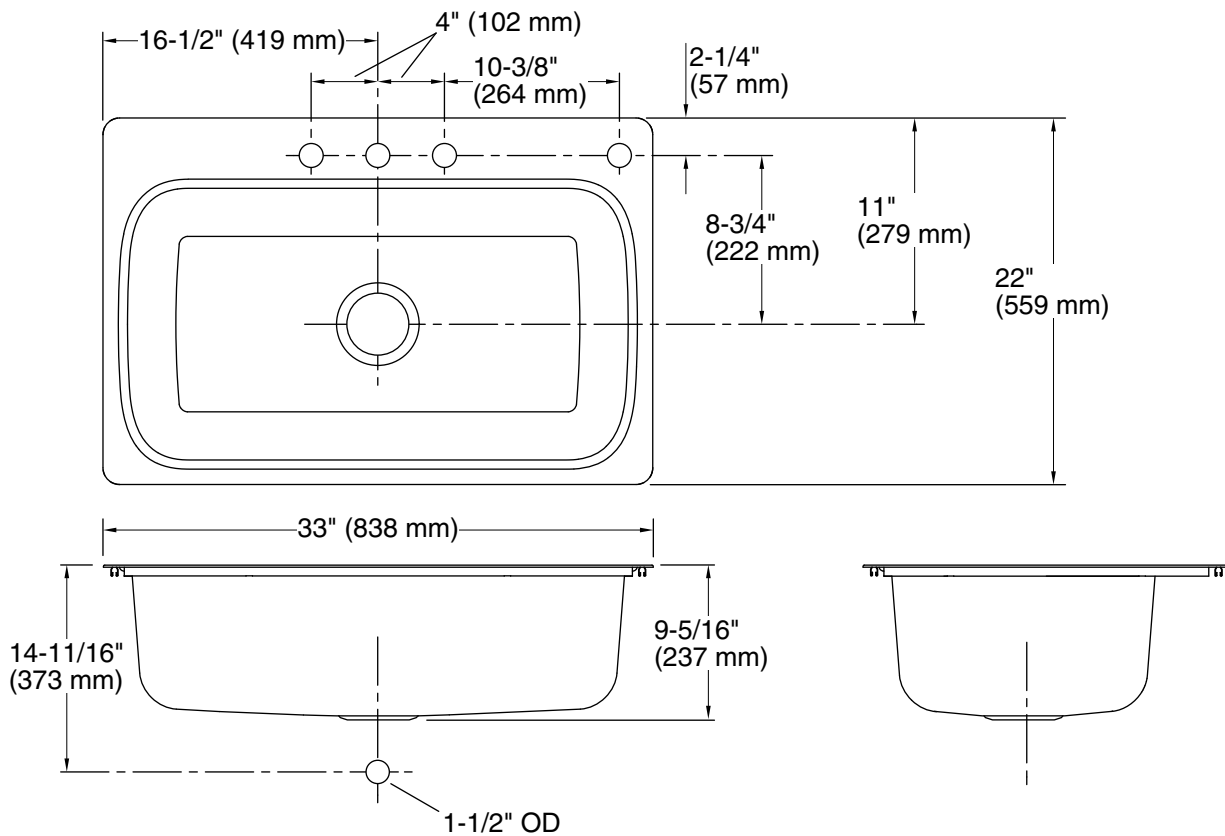

Verse™
33" top-mount single-bowl kitchen sink
K-20060-4

Features

- 36" minimum base cabinet width
- Single bowl
- 9" (229 mm) depth provides generous workspace
- Includes installation hardware
- Three faucet holes and one accessory hole to the right

Technical Information

All product dimensions are nominal.

Installation:	Top-mount
Center(s):	4
Min. base cabinet width:	36" (914 mm)
Bowl area (Only):	Length: 29-7/16" (748 mm) Width: 15-11/16" (399 mm) Bowl depth: 9" (229 mm) Water depth: 9" (229 mm)
Number of deck holes:	4
Faucet hole spacing:	4" (102 mm)
Faucet hole(s):	1-7/16" (37 mm)
Soap/Lotion hole:	1-7/16" (37 mm)
Drain hole:	3-3/4" (94 mm)