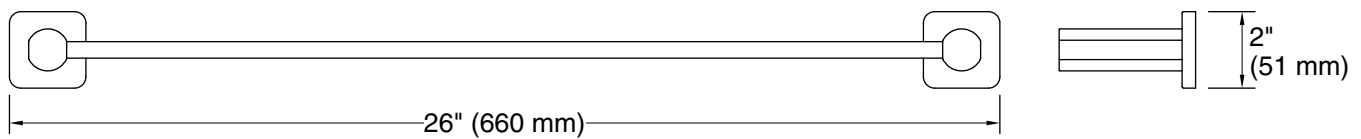

Technical Information

All product dimensions are nominal.

Material: Zinc, Stainless Steel

Notes

Install this product according to the installation instructions.

CAUTION: Risk of personal injury. Do not install these products in any area where they are likely to be used inadvertently as a grab bar or support bar. These products are not designed or intended for use as a grab bar or support bar.