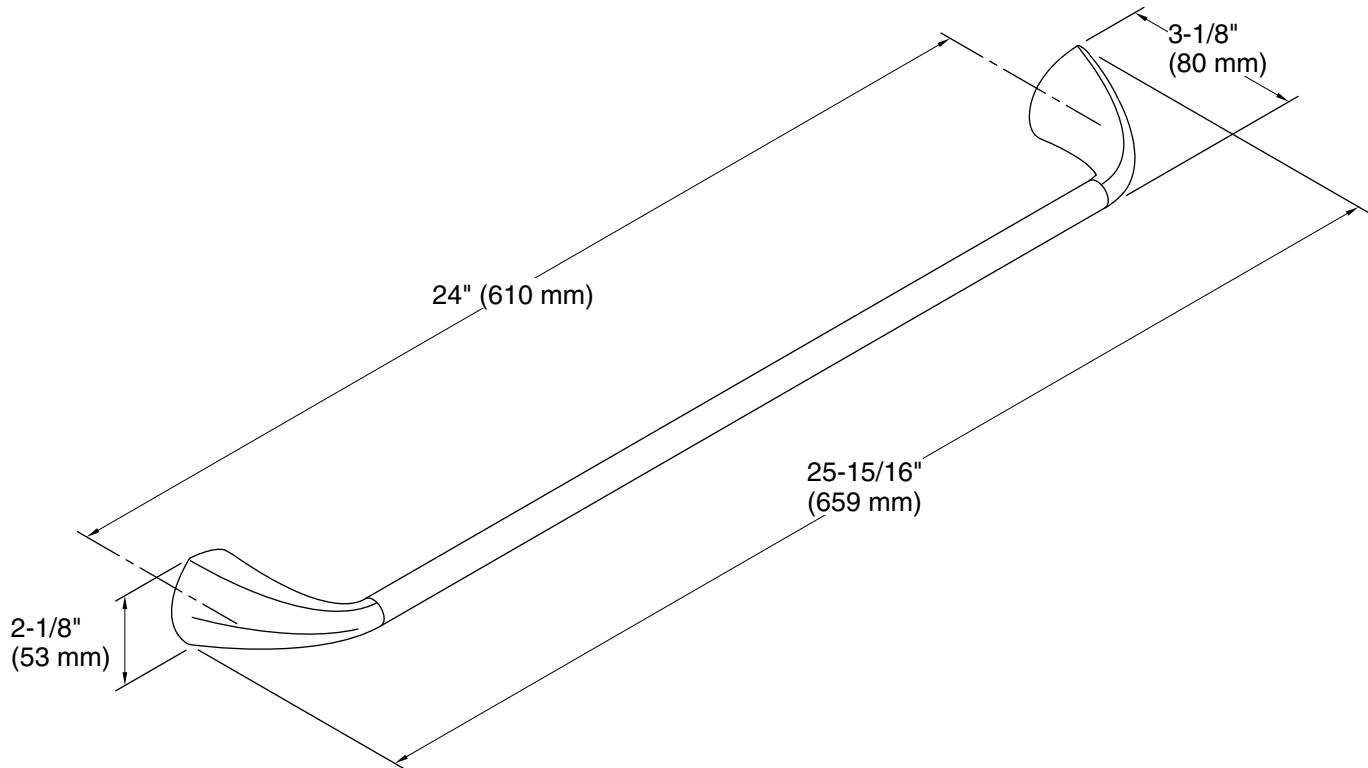

Technical Information

All product dimensions are nominal.

Installation Type: Wall-mount

Material: Metal

Notes

Install this product according to the installation guide.

CAUTION: Risk of personal injury. Do not install these products in any area where they are likely to be used inadvertently as a grab bar or support bar. These products are not designed or intended for use as a grab bar or support bar.