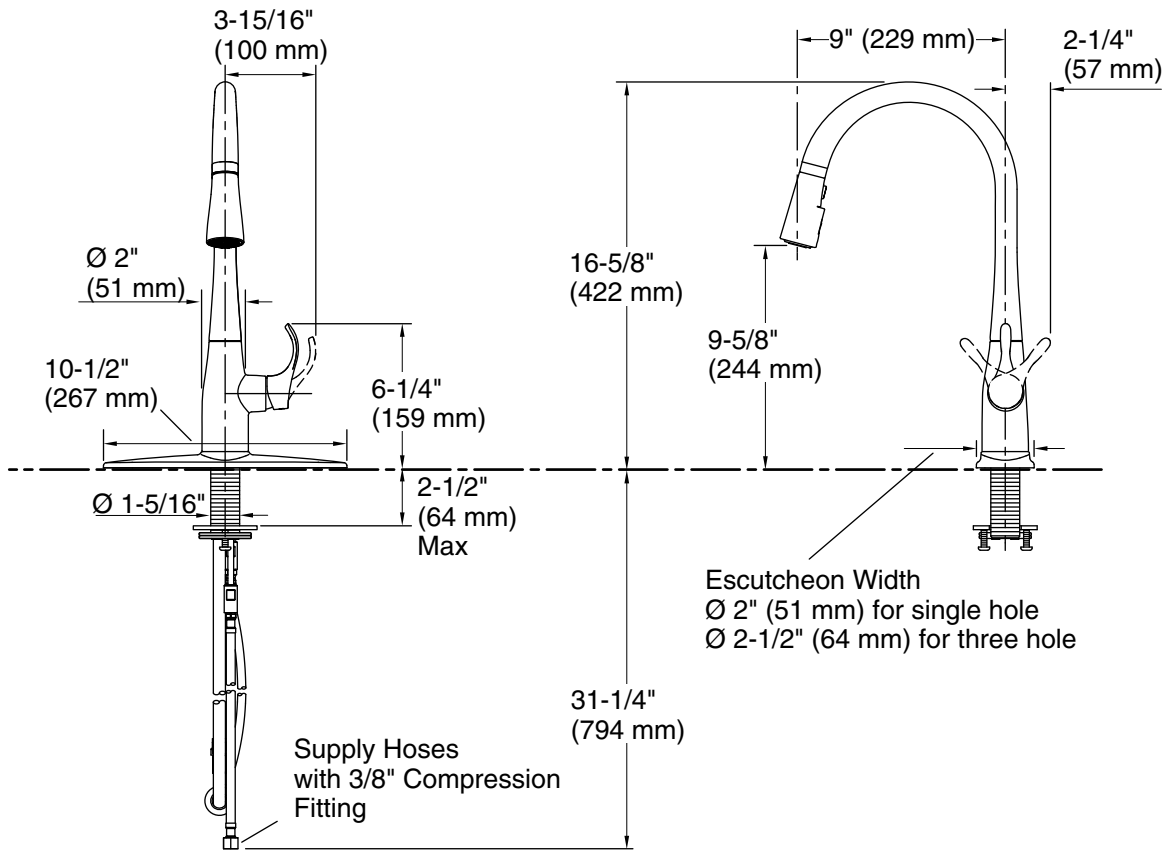

Optional Products/Accessories

1012715 Kitchen Faucet Deep Rough-In Kit

ADA **CSA B651**

Codes/Standards

ASME A112.18.1/CSA B125.1
 NSF/ANSI/CAN 61
 NSF/ANSI/CAN 372
 All applicable US Federal and State material regulations
 DOE - Energy Policy Act 1992
 California Energy Commission (CEC)
 ADA
 ICC/ANSI A117.1
 CSA B651

Technical Information

All product dimensions are nominal.

Notes

Install this product according to the installation guide.

ADA compliant for faucet handles only.

ADA, CSA B651 compliant when installed to the specific requirements of these regulations.