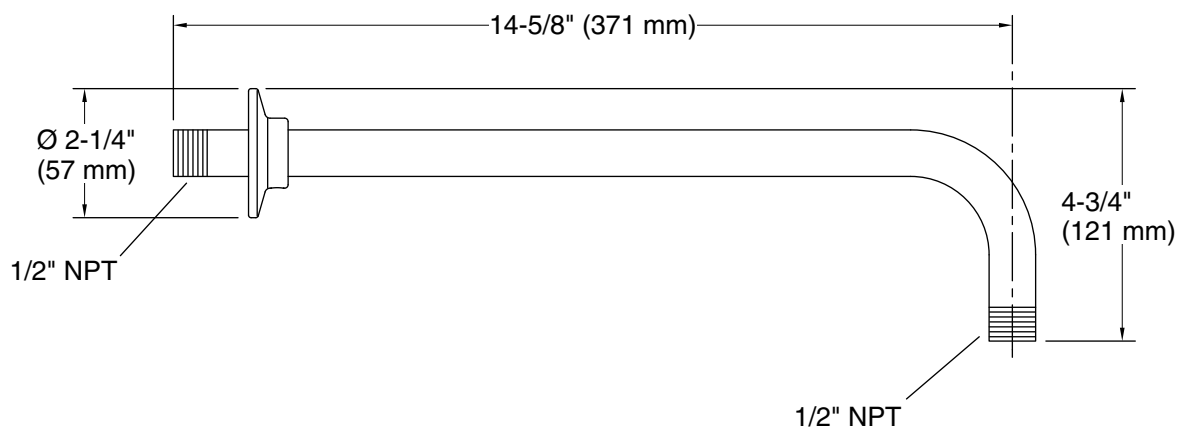

Material

- Brass
- KOHLER® finishes resist corrosion and tarnishing

Installation

- 1/2 -14 NPT connection
- Wall-mount

Recommended Products/Accessories

K-23723 Faucet cleaner

Codes/Standards

None Applicable

Technical Information

All product dimensions are nominal.

Notes

Install this product according to the installation instructions.