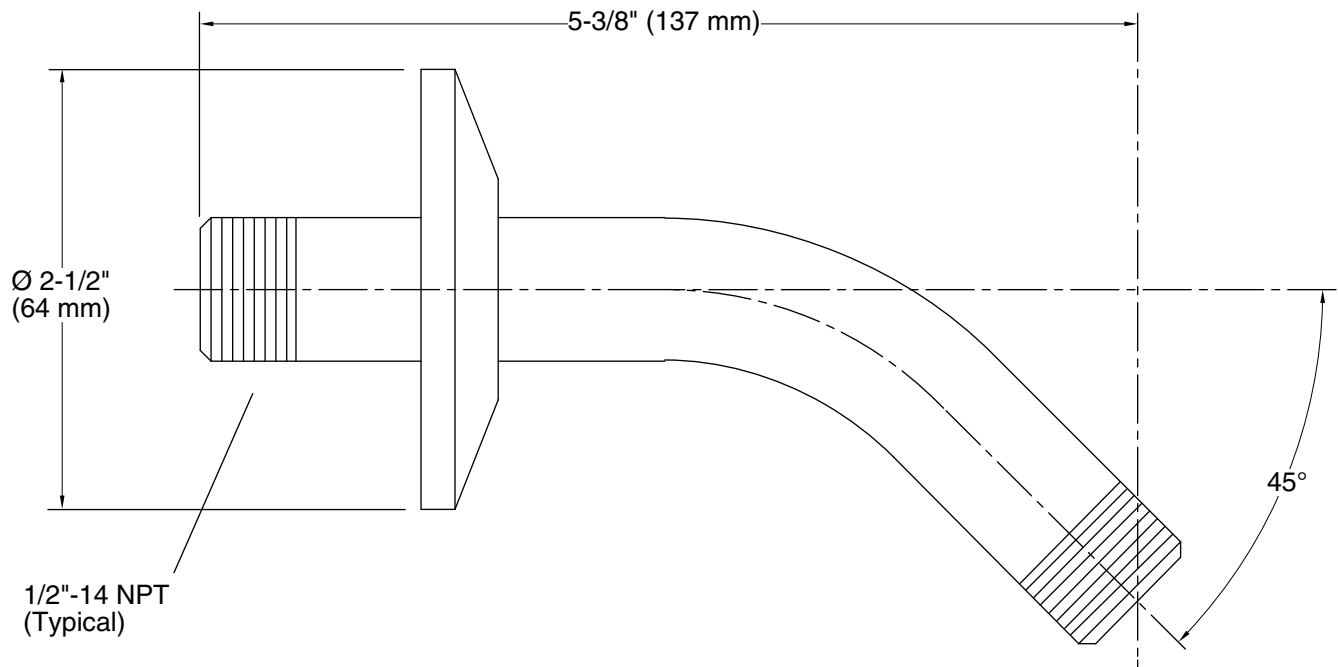

Features

- Arm features 5#\" reach
- 1/2\" NPT connection

Material

- Durable metal construction
- KOHLER® finishes resist corrosion and tarnishing

Installation

- Wall-mount

Recommended Products/Accessories

K-23723 Faucet cleaner

Technical Information

All product dimensions are nominal.