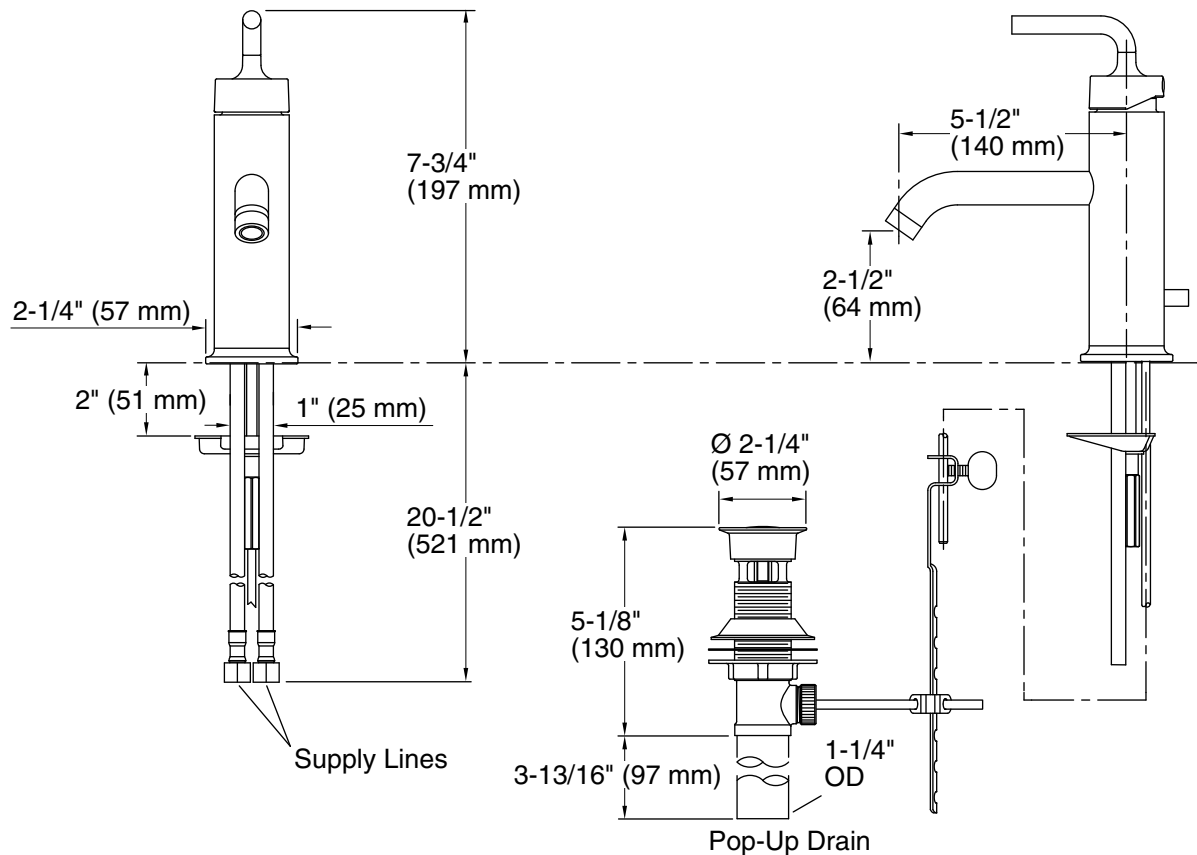

KOHLER® Faucets

Single-handle bathroom sink faucet with Straight Lever handle, 1.2 gpm
K-14402-4A

Purist®

Features

- Single lever handle allows for both volume and temperature control
- 5-1/2" (140 mm) spout reach
- 1.2 gpm (4.5 lpm) maximum flow rate at 60 psi (4.14 bar)
- Includes metal pop-up drain with 1-1/4" tailpiece
- KOHLER® ceramic disc valves exceed industry longevity standards for a lifetime of durable performance
- Temperature memory allows faucet to be turned on and off at the temperature set during prior usage
- Coordinates with Purist faucets, accessories, and showering components to complete your bathroom
- Low-flow aerator option available

THE BOLD LOOK
 OF **KOHLER®**

KOHLER® Faucets

Single-handle bathroom sink faucet with Straight Lever handle, 1.2 gpm
K-14402-4A

Purist®

Technical Information

All product dimensions are nominal.

Faucet:

Flow rate: 1.2 gal/min (4.5 l/min)

Pressure: 60 psi (4.1 bar)

Drain included: Yes

Spout:

Spout reach: 5-1/2" (140 mm)

Notes

Install this product according to the installation guide.

ADA compliant for handles only.

ADA, OBC, CSA B651 compliant when installed to the specific requirements of these regulations.