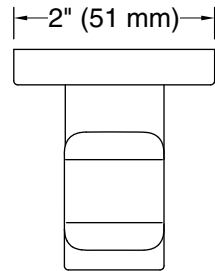

Technical Information

All product dimensions are nominal.

Material: Zinc, Stainless Steel

Notes

Install this product according to the installation instructions.

CAUTION: Risk of personal injury. Do not install these products in any area where they are likely to be used inadvertently as a grab bar or support bar. These products are not designed or intended for use as a grab bar or support bar.