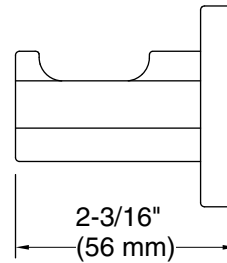

Technical Information

All product dimensions are nominal.

Material: Zinc, Stainless Steel

Notes

Install this product according to the installation instructions.

CAUTION: Risk of personal injury. Do not install these products in any area where they are likely to be used inadvertently as a grab bar or support bar. These products are not designed or intended for use as a grab bar or support bar.