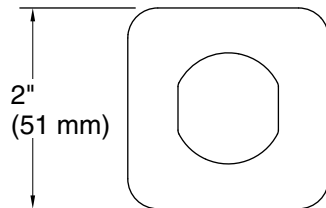

Technical Information

All product dimensions are nominal.

Material: Zinc, Stainless Steel

Notes

Install this product according to the installation instructions.

CAUTION: Risk of personal injury. Do not install these products in any area where they are likely to be used inadvertently as a grab bar or support bar. These products are not designed or intended for use as a grab bar or support bar.