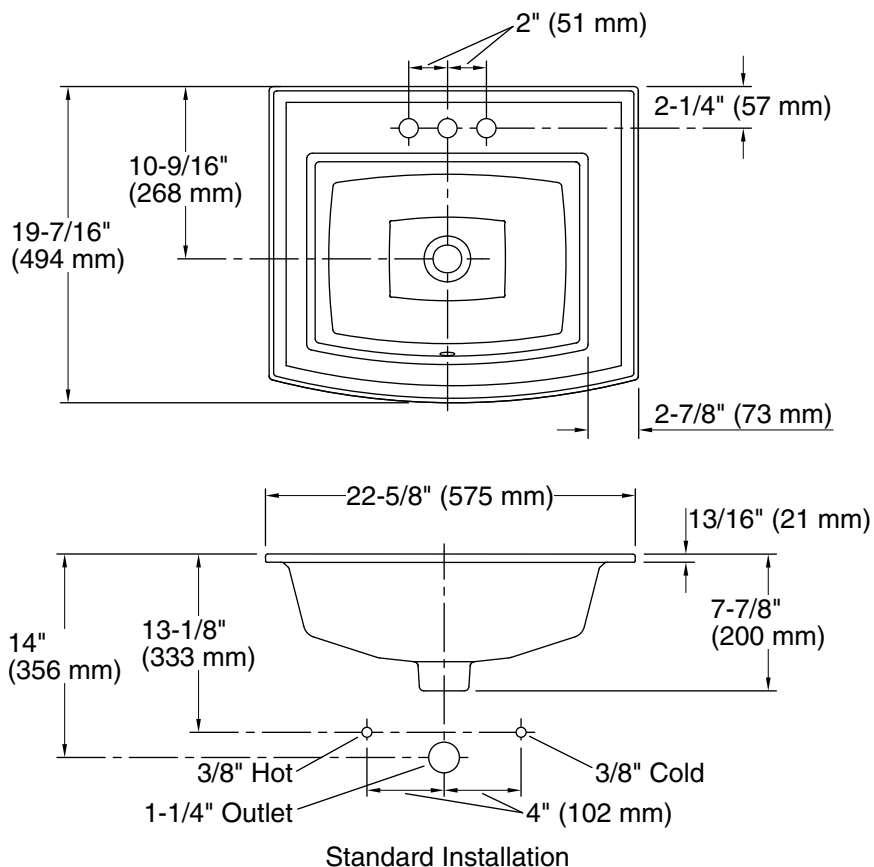

#### Features

- 4" (102 mm) centerset faucet holes
- Classic rectangular basin
- Overflow drain
- Coordinates with other products in the Archer collection

### Technical Information

All product dimensions are nominal.

Bowl configuration:	Single
Installation:	Drop-in
Center(s):	4
Bowl area (Only):	Length: 16-7/8" (429 mm) Width: 12-9/16" (319 mm) With overflow: Yes Water depth: 4" (102 mm)
With overflow:	Yes
Number of deck holes:	3
Faucet hole spacing:	4" (102 mm)
Faucet hole(s):	1-1/4" (32 mm)
Drain hole:	1-3/4" (44 mm)
Template:	1051936-7, required, included