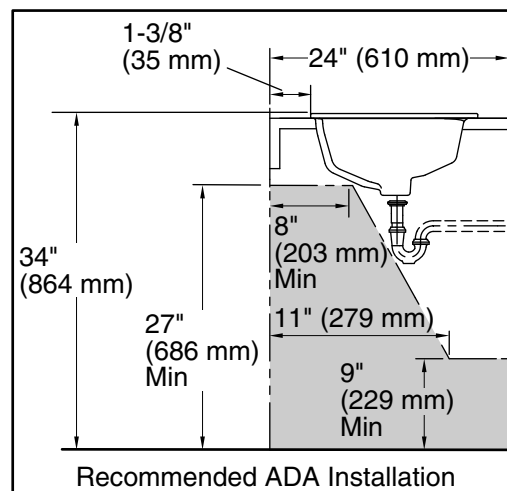

#### Features

- 4" (102 mm) centerset faucet holes
- Classic rectangular basin
- Overflow drain
- Coordinates with other products in the Archer collection

### Technical Information

All product dimensions are nominal.

Bowl configuration:	Single
Installation:	Drop-in
Center(s):	4
Bowl area (Only):	Length: 16-7/8" (429 mm) Width: 12-9/16" (319 mm) With overflow: Yes Water depth: 4" (102 mm)
With overflow:	Yes
Number of deck holes:	3
Faucet hole spacing:	4" (102 mm)
Faucet hole(s):	1-1/4" (32 mm)
Drain hole:	1-3/4" (44 mm)
Template:	1051936-7, required, included