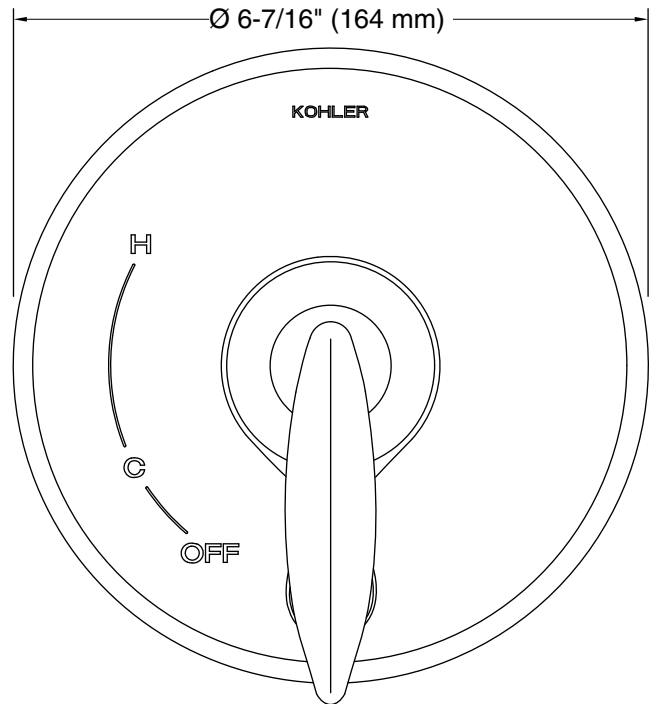

Color tiles intended for reference only.

Color	Code	Description
	CP	Polished Chrome
	BN	Vibrant® Brushed Nickel
	2BZ	Oil-Rubbed Bronze

Technical Information

All product dimensions are nominal.

Notes

Install this product according to the installation instructions.

Avoid cross-flow conditions. Do not install shut-off device on either valve outlet.

Install straight pipe or tube drop of 7" (178 mm) to 18" (457 mm) with single elbow between the valve and wall-mount spout.