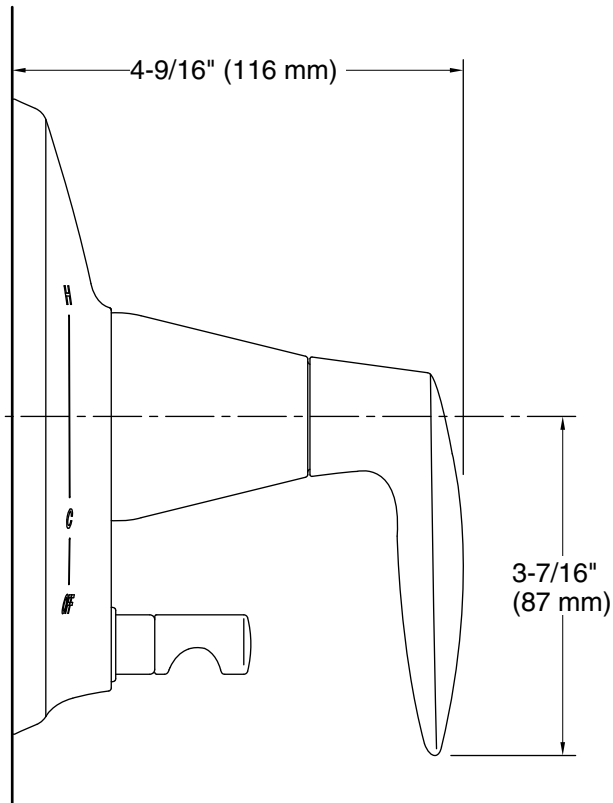

Technical Information

All product dimensions are nominal.

Notes

Install this product according to the installation instructions.

Avoid cross-flow conditions. Do not install shut-off device on either valve outlet.

Install straight pipe or tube drop of 7" (178 mm) to 18" (457 mm) with single elbow between the valve and wall-mount spout.

ADA, OBC, CSA B651 compliant when installed to the specific requirements of these regulations.