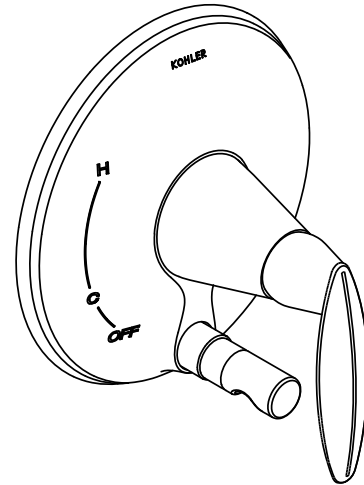

Features

- Includes faceplate with handle
- A single handle controls both on/off activation and temperature setting
- Integrated push-button diverter
- Complements Alteo faucets and accessories

Material

- Premium material construction with metal handle ensures reliability and durability
- KOHLER® finishes resist corrosion and tarnishing

Installation

- Trim only; requires valve to complete installation (sold separately)

Required Products/Accessories

K-11748 Series Rite-Temp® Valves

Recommended Products/Accessories

K-23723 Faucet cleaner

ADA

CSA B651

OBC

Codes/Standards

ASME A112.18.1/CSA B125.1

ADA

ICC/ANSI A117.1

CSA B651

OBC

KOHLER® One-Year Limited Warranty

See website for detailed warranty information.

Available Colors/Finishes

Color tiles intended for reference only.

Color	Code	Description
	CP	Polished Chrome
	BN	Vibrant® Brushed Nickel
	2BZ	Oil-Rubbed Bronze