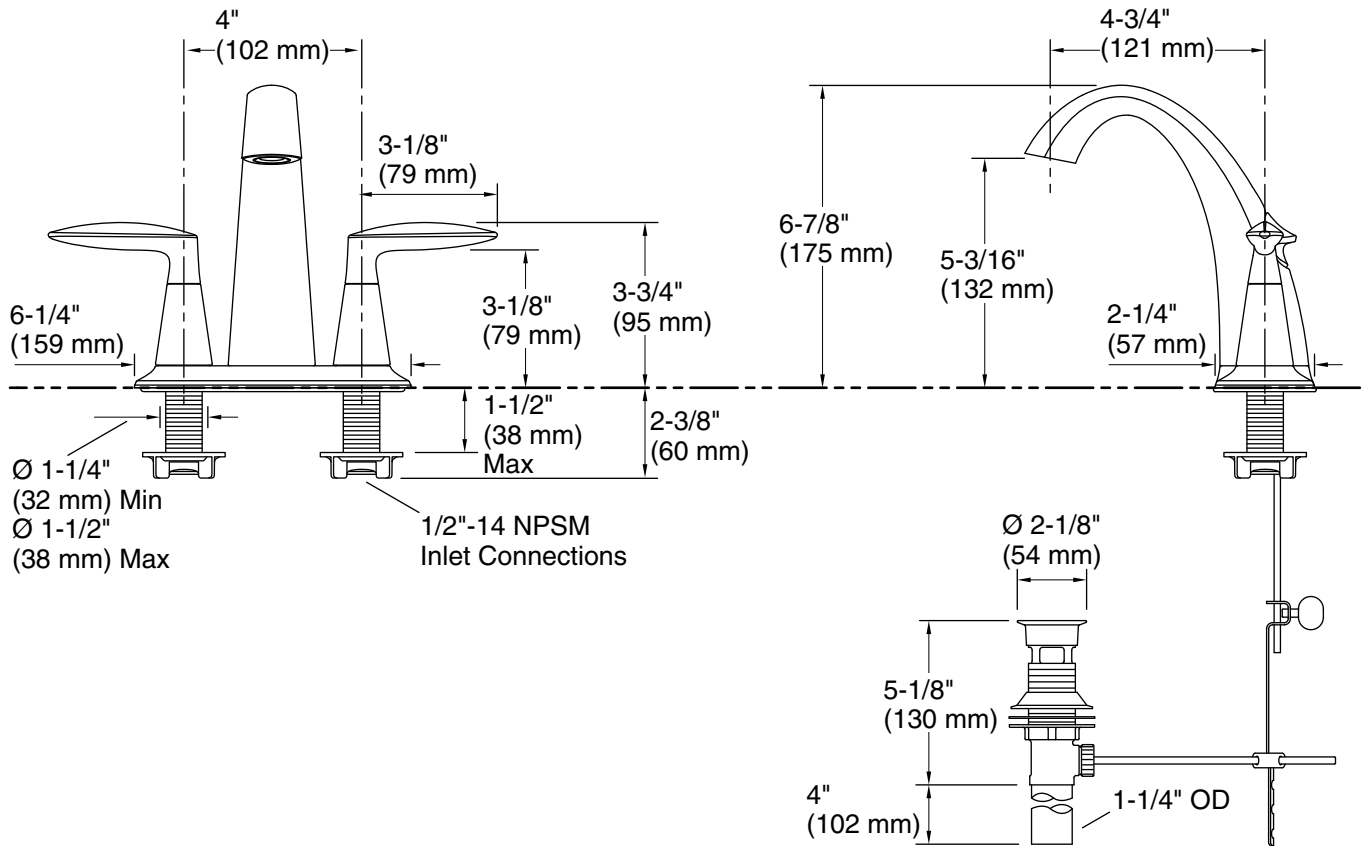

Features

- 5" (127 mm) spout reach
- 1.2 gpm (4.5 lpm) maximum flow rate at 60 psi (4.14 bar)
- KOHLER® ceramic disc valves exceed industry longevity standards for a lifetime of durable performance
- Two-handle centerset faucet for 4" (102 mm) centers
- Includes metal pop-up drain with 1-1/4" tailpiece
- Reversible quarter-turn washerless ceramic disc valves
- Coordinates with Alteo faucets, accessories, and showering components to complete your bathroom

Material

- Premium metal construction for durability and reliability
- KOHLER® finishes resist corrosion and tarnishing

Installation

- For 4" (102 mm) centers
- Deck-mount

Recommended Products/Accessories

Technical Information

All product dimensions are nominal.

Faucet:

Flow rate: 1.2 gal/min (4.5 l/min)

Pressure: 60 psi (4.1 bar)

Drain included: Yes

Spout:

Spout reach: 4-3/4" (121 mm)