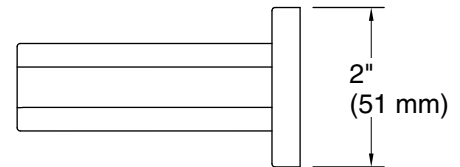

Color tiles intended for reference only.

Color	Code	Description
	CP	Polished Chrome
	BN	Vibrant® Brushed Nickel
	BL	Matte Black
	2MB	Vibrant® Brushed Moderne Brass

Technical Information

All product dimensions are nominal.