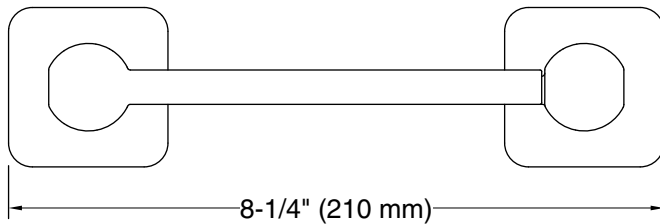

Parallel®
Pivoting toilet paper holder
K-23528

Features

- Pivoting holder makes changing toilet paper quick and simple
- Coordinates with other products in the Parallel collection

Material

- Premium metal construction for durability and reliability
- KOHLER® finishes resist corrosion and tarnishing

Color tiles intended for reference only.

Color	Code	Description
	CP	Polished Chrome
	BN	Vibrant® Brushed Nickel
	BL	Matte Black
	2MB	Vibrant® Brushed Moderne Brass

Technical Information

All product dimensions are nominal.