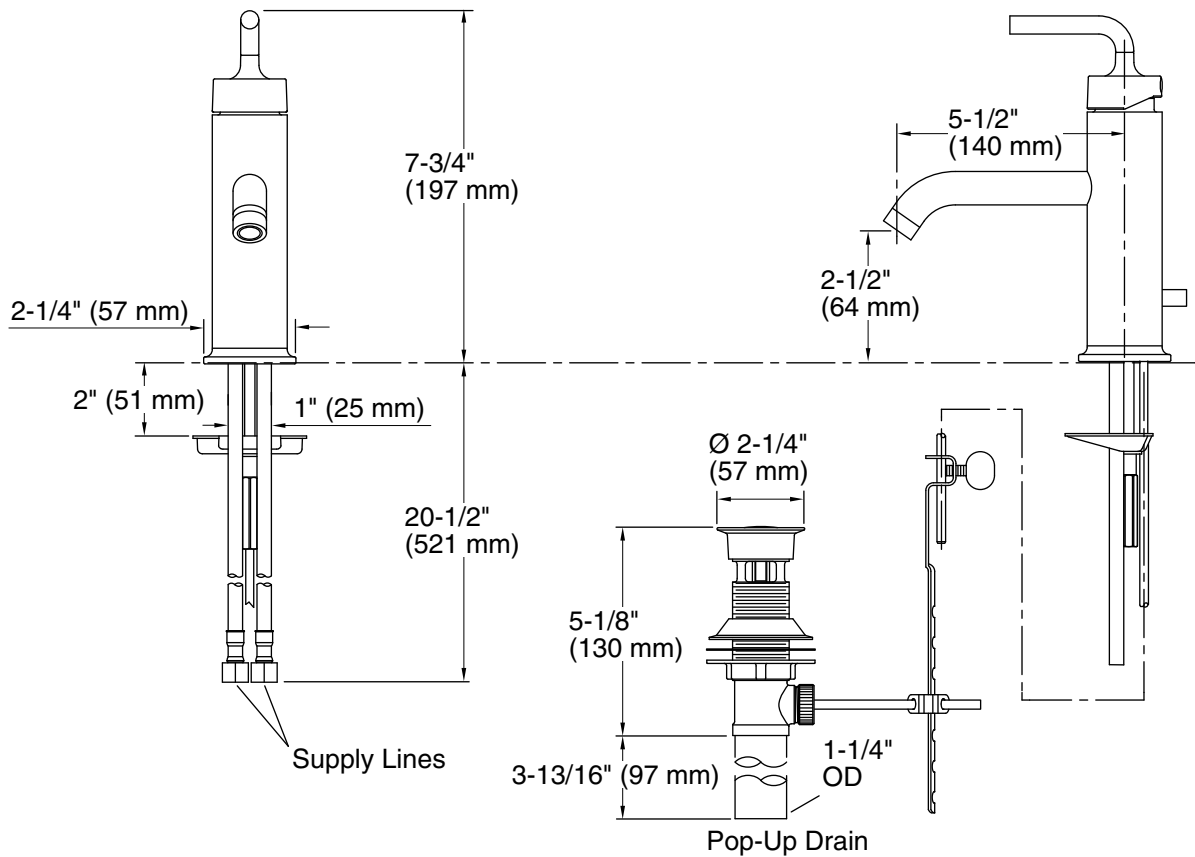

KOHLER® Faucets

Single-handle bathroom sink faucet with Straight Lever handle, 1.2 gpm K-14402-4A

Purist™

Features

- Single lever handle allows for both volume and temperature control
- 5-1/2" (140 mm) spout reach
- 1.2 gpm (4.5 lpm) maximum flow rate at 60 psi (4.14 bar)
- Includes metal pop-up drain with 1-1/4" tailpiece
- KOHLER® ceramic disc valves exceed industry longevity standards for a lifetime of durable performance
- Temperature memory allows faucet to be turned on and off at the temperature set during prior usage
- Coordinates with Purist faucets, accessories, and showering components to complete your bathroom
- Low-flow aerator option available

THE BOLD LOOK
OF **KOHLER®**

KOHLER Faucets

Single-handle bathroom sink faucet with Straight Lever

handle, 1.2 gpm

K-14402-4A

Purist™

Technical Information

All product dimensions are nominal.

Faucet:

Flow rate: 1.2 gal/min (4.5 l/min)

Pressure: 60 psi (4.1 bar)

Drain included: Yes

Spout:

Spout reach: 5-1/2" (140 mm)

Notes

Install this product according to the installation guide.