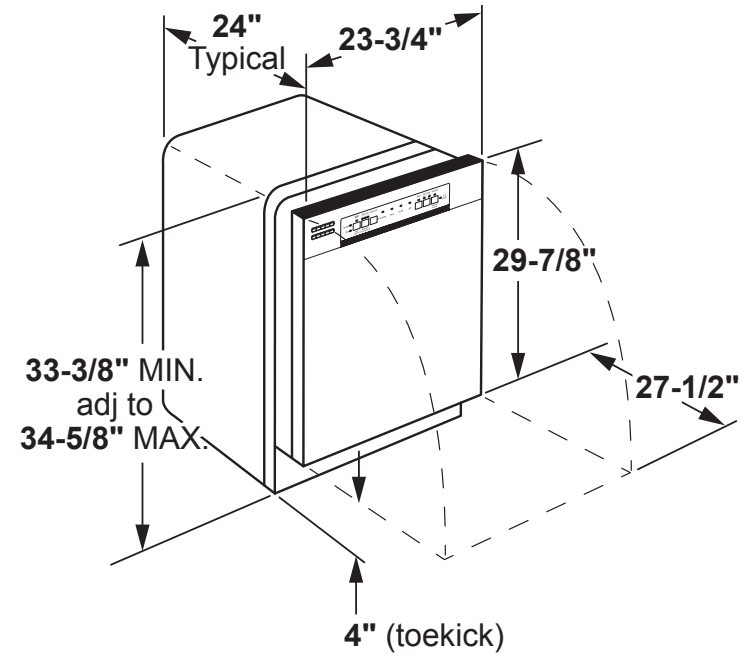

GDF535PSR/PGR

GE® Plastic Interior Dishwasher

DIMENSIONS AND INSTALLATION INFORMATION (IN INCHES)

ELECTRICAL RATING

Voltage AC.....	120
Hertz.....	60
Total connected load amperage.....	6.6
Calrod® heater watts max.....	800/500

For use on adequately wired 120-volt, 15-amp circuit having 2-wire service with a separate ground wire. This appliance must be grounded for safe operation.

INSTALLATION INFORMATION: Before installing, consult installation instructions packed with product for current dimensional data.