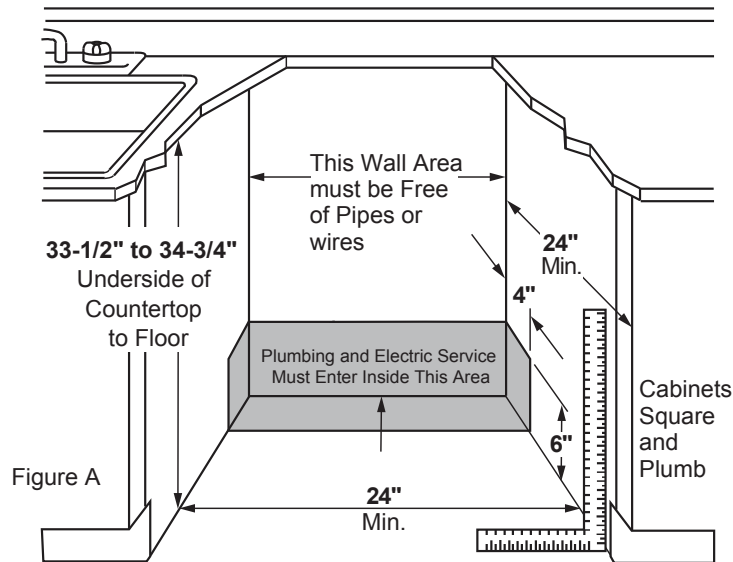

GDF535PSR/PGR

GE® Plastic Interior Dishwasher

DIMENSIONS AND INSTALLATION INFORMATION (IN INCHES)

ELECTRICAL RATING

Voltage AC.....	120
Hertz.....	60
Total connected load amperage.....	6.6
Calrod® heater watts max.....	800/500

For use on adequately wired 120-volt, 15-amp circuit having 2-wire service with a separate ground wire. This appliance must be grounded for safe operation.

INSTALLATION INFORMATION: Before installing, consult installation instructions packed with product for current dimensional data.