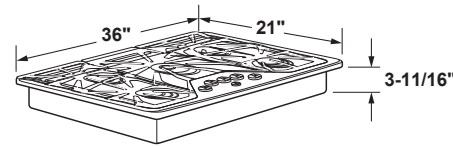

JGP5036DL/SL/BM

GE® 36" Built-In Gas Cooktop with 5 Burners and Dishwasher-Safe Grates

DIMENSIONS AND INSTALLATION INFORMATION

AGA REQUIREMENT: All gas cooktop models require 7/16" free area below cooktop height to combustible material. Requires 18" minimum from countertop to adjacent overhead cabinets.

NOTE: If installing with a GE Profile™ Telescopic Downdraft System, consult both cooktop and downdraft installation instructions packed with product before installing. Cooktop gas/electric supply may need to be re-routed to install downdraft.

ELECTRICAL RATING: 120V, 60Hz, 5A

INSTALLATION WITH SINGLE WALL OVEN INFORMATION:

30" Gas Cooktops are approved for use over select GE 27" and 30" Wall Ovens and Warming Drawers. 30" and 36" Gas cooktops are approved for use over select 30" Wall Ovens and Warming Drawers. Refer to cooktop and wall oven/warming drawer installation instructions packed with product for current dimensional data.

INSTALLATION INFORMATION: Before installing, consult installation instructions, packed with product, for current dimensional data.

Dimension and installation information are shown in inches.
*Allow 5-3/4" depth at rear for electrical and gas connections