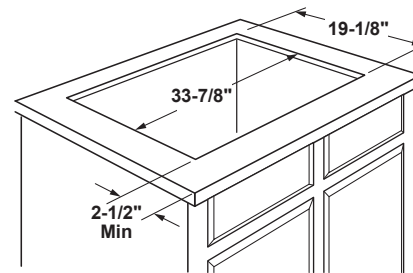

JGP5036DL/SL/BM

GE® 36" Built-In Gas Cooktop with 5 Burners and Dishwasher-Safe Grates

DIMENSIONS AND INSTALLATION INFORMATION

AGA REQUIREMENT: All gas cooktop models require 7/16" free area below cooktop height to combustible material. Requires 18" minimum from countertop to adjacent overhead cabinets.

NOTE: If installing with a GE Profile™ Telescopic Downdraft System, consult both cooktop and downdraft installation instructions packed with product before installing. Cooktop gas/electric supply may need to be re-routed to install downdraft.

ELECTRICAL RATING: 120V, 60Hz, 5A

INSTALLATION WITH SINGLE WALL OVEN INFORMATION:

30" Gas Cooktops are approved for use over select GE 27" and 30" Wall Ovens and Warming Drawers. 30" and 36" Gas cooktops are approved for use over select 30" Wall Ovens and Warming Drawers. Refer to cooktop and wall oven/warming drawer installation instructions packed with product for current dimensional data.

INSTALLATION INFORMATION: Before installing, consult installation instructions, packed with product, for current dimensional data.

Dimension and installation information are shown in inches.
*Allow 5-3/4" depth at rear for electrical and gas connections