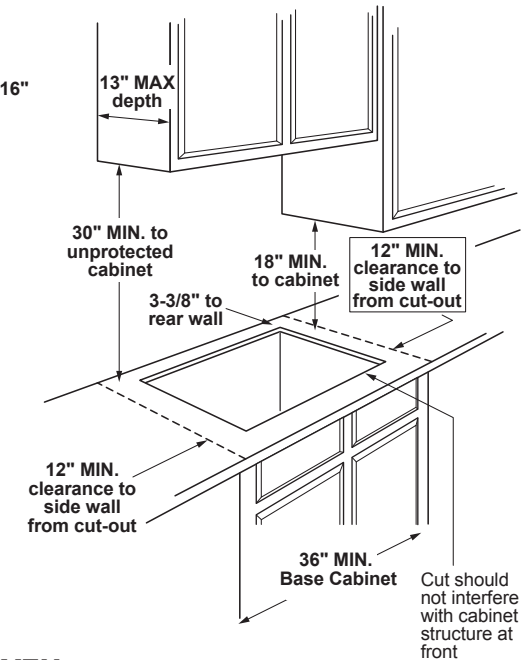

JGP5036DL/SL/BM

GE® 36" Built-In Gas Cooktop with 5 Burners and Dishwasher-Safe Grates

DIMENSIONS AND INSTALLATION INFORMATION

AGA REQUIREMENT: All gas cooktop models require 7/16" free area below cooktop height to combustible material. Requires 18" minimum from countertop to adjacent overhead cabinets.

NOTE: If installing with a GE Profile™ Telescopic Downdraft System, consult both cooktop and downdraft installation instructions packed with product before installing. Cooktop gas/electric supply may need to be re-routed to install downdraft.

ELECTRICAL RATING: 120V, 60Hz, 5A

INSTALLATION WITH SINGLE WALL OVEN INFORMATION:

30" Gas Cooktops are approved for use over select GE 27" and 30" Wall Ovens and Warming Drawers. 30" and 36" Gas cooktops are approved for use over select 30" Wall Ovens and Warming Drawers. Refer to cooktop and wall oven/warming drawer installation instructions packed with product for current dimensional data.

INSTALLATION INFORMATION: Before installing, consult installation instructions, packed with product, for current dimensional data.

Dimension and installation information are shown in inches.
*Allow 5-3/4" depth at rear for electrical and gas connections