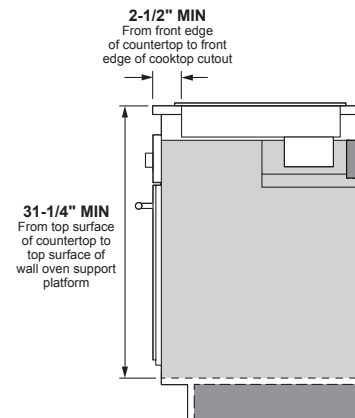

For answers to your Monogram, GE Café™ Series, GE Profile™ Series or GE Appliances product questions, visit our website at geappliances.com or call GE Answer Center® Service, 800.626.2000.