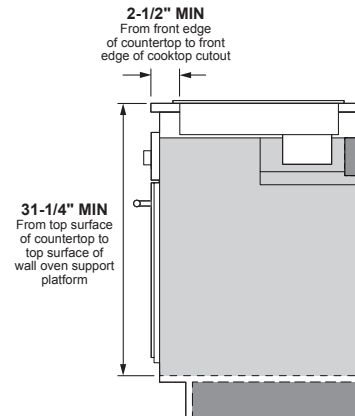

INSTALLATION ABOVE A WALL OVEN

For answers to your Monogram, GE Café™ Series, GE Profile™ Series or GE Appliances product questions, visit our website at geappliances.com or call GE Answer Center® Service, 800.626.2000.