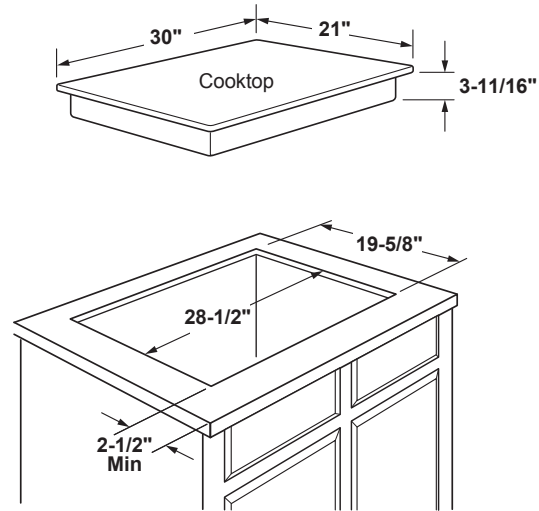

JGP3530DL/SL

GE® 30" Built-In Gas Cooktop

DIMENSIONS AND INSTALLATION INFORMATION

AGA REQUIREMENT: All gas cooktop models require 7/16" free area below cooktop height to combustible material. Requires 18" minimum from countertop to adjacent overhead cabinets.

NOTE: If installing with a GE Profile™ Telescopic Downdraft System, consult both cooktop and downdraft installation instructions packed with product before installing. Cooktop gas/electric supply may need to be re-routed to install downdraft.

ELECTRICAL RATING: 120V, 60Hz, 5A

INSTALLATION WITH SINGLE WALL OVEN INFORMATION:

30" Gas Cooktops are approved for use over select GE 27" and 30" Wall Ovens and Warming Drawers. 30" and 36" Gas cooktops are approved for use over select 30" Wall Ovens and Warming Drawers. Refer to cooktop and wall oven/warming drawer installation instructions packed with product for current dimensional data.

INSTALLATION INFORMATION: Before installing, consult installation instructions, packed with product, for current dimensional data.

Dimension and installation information are shown in inches.
*Allow 5-3/4" depth at rear for electrical and gas connections