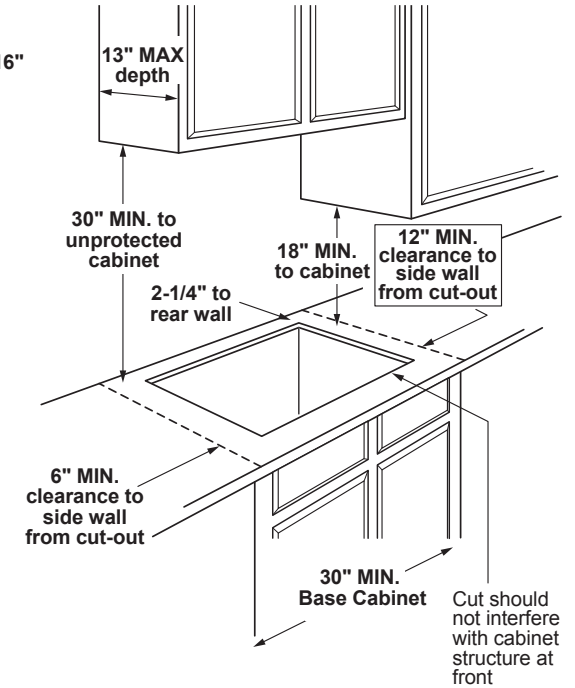

ELECTRICAL RATING: 120V, 60Hz, 5A

INSTALLATION WITH SINGLE WALL OVEN INFORMATION:

30" Gas Cooktops are approved for use over select GE 27" and 30" Wall Ovens and Warming Drawers. 30" and 36" Gas cooktops are approved for use over select 30" Wall Ovens and Warming Drawers. Refer to cooktop and wall oven/warming drawer installation instructions packed with product for current dimensional data.

INSTALLATION INFORMATION: Before installing, consult installation instructions, packed with product, for current dimensional data.

Dimension and installation information are shown in inches.
*Allow 5-3/4" depth at rear for electrical and gas connections