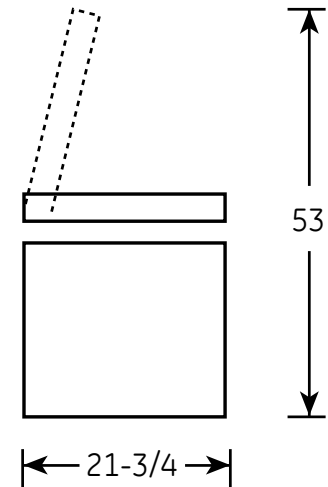

FCM7SH

GE® Series 7.0 Cu. Ft. Manual Defrost Chest Freezer

DIMENSIONS AND INSTALLATION INFORMATION (IN INCHES)

AIR CLEARANCE	
Each side (in.)	3
Back (in.)	3

FRONT VIEW

SIDEVIEW

GE APPLIANCES

For answers to your Monogram®, GE Profile™ or GE® appliance questions, visit our website at geappliances.com or call GE Answer Center® service, 800.626.2000.

FCM7SH

GE® Series 7.0 Cu. Ft. Manual Defrost Chest Freezer

FEATURES AND BENEFITS

7.0 cu. ft. capacity

Power “On” light – Easily see if the freezer is working without having to open the door

2 lift-out, sliding bulk storage baskets – Offers flexibility to organize and store favorite foods for quick, easy access