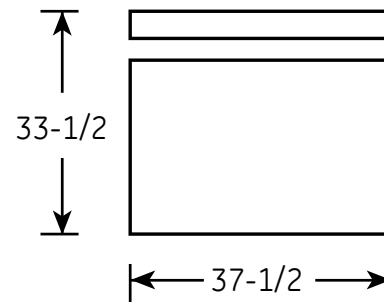

FCM7SH

GE® Series 7.0 Cu. Ft. Manual Defrost Chest Freezer

DIMENSIONS AND INSTALLATION INFORMATION (IN INCHES)

AIR CLEARANCE	
Each side (in.)	3
Back (in.)	3

FRONT VIEW

SIDEVIEW

GE APPLIANCES

For answers to your Monogram®, GE Profile™ or GE® appliance questions, visit our website at geappliances.com or call GE Answer Center® service, 800.626.2000.

FCM7SH

GE® Series 7.0 Cu. Ft. Manual Defrost Chest Freezer

FEATURES AND BENEFITS

7.0 cu. ft. capacity

Power “On” light – Easily see if the freezer is working without having to open the door

2 lift-out, sliding bulk storage baskets – Offers flexibility to organize and store favorite foods for quick, easy access